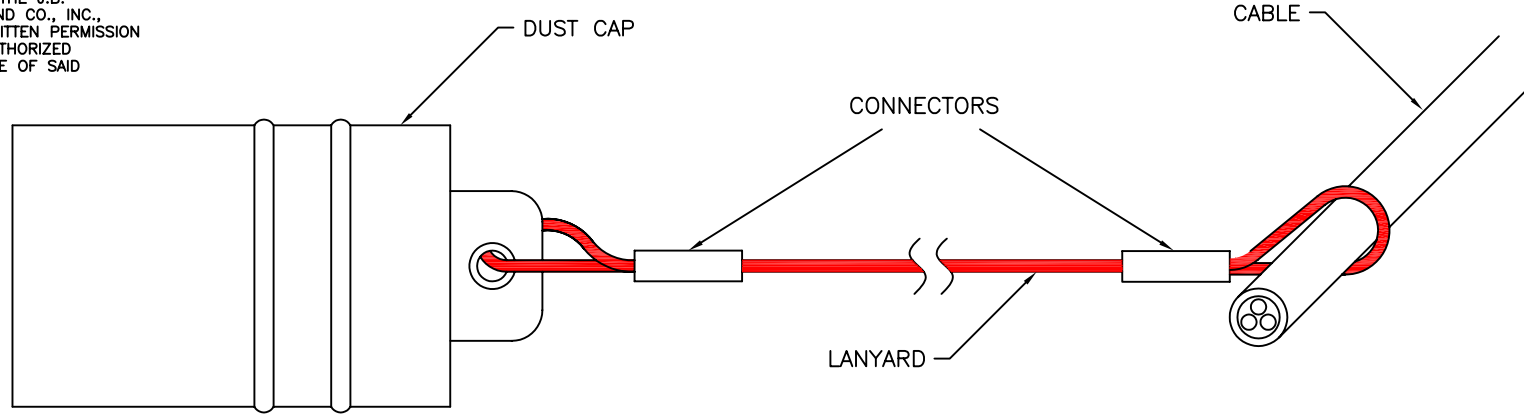

REVISIONS				
ZONE	REV	DESCRIPTION	DATE	APPROVED

NOTE : CABLE IS NOT SOLD WITH CAP ASSEMBLY

- A244644 - BLACK
- A244648 - YELLOW
- A244643 - RED
- A244649 - ORANGE
- A244627 - GREEN
- A244645 - WHITE
- A244646 - GREEN
- A244647 - BLUE

		DIMENSIONS IN INCHES UNLESS OTHERWISE NOTED. TOLERANCES:					IN-LINE FEMALE LONG SHROUD J SERIES CAP ASSEMBLIES				
		FRAC.	DEC.	ANG.	APPROVALS		DATE				
		MATERIAL:			DRAWN DR		6/4/04				
		FINISH :			CHECKED		SIZE A		FSCM NO. 16998	DWG. NO. ILFLSJCAPS	REV.
NEXT ASSY	USED ON	DO NOT SCALE DRAWING			ISSUED		SCALE		SHEET 1 OF 1		