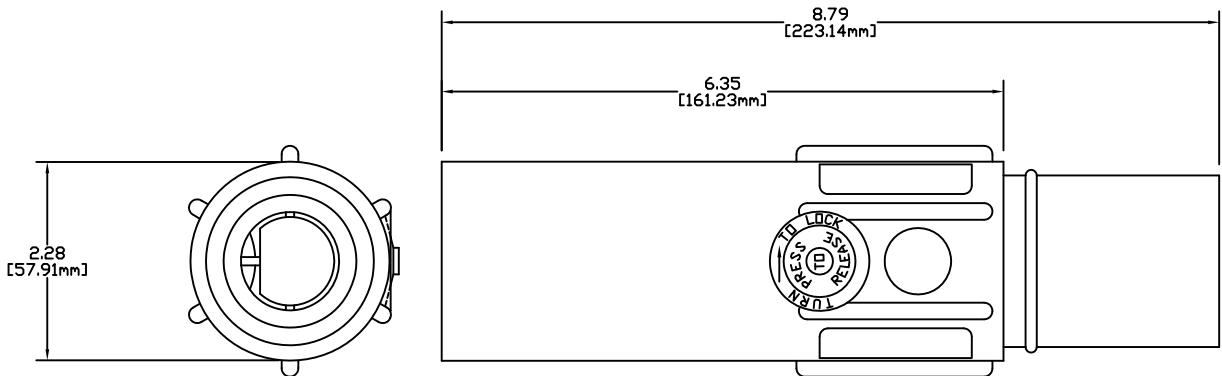

E1046, E1047, E1048, E1055, E1056, E1057 AND E1058 SERIES
 POSITIVE LATCHING LONG SHROUD POLARIZED MALE TAPERED NOSE
 MALE CONNECTOR
 350 - 500 MCM CABLE
 VULCANIZED

NOTE: POLARIZATION FEATURE IS NOT SHOWN, SINCE
 POLARIZED CONTACTS HAVE A KEY WAY. KEY WAY
 LOCATION IS SPECIFIC TO EACH COLOR OR PHASE.

E1046, E1047, E1048, E1055, E1056, E1057 AND E1058 SERIES
 POSITIVE LATCHING LONG SHROUD POLARIZED MALE TAPERED NOSE
 MALE CONNECTOR
 750 - 800 MCM CABLE
 VULCANIZED

NOTE: POLARIZATION FEATURE IS NOT SHOWN, SINCE
 POLARIZED CONTACTS HAVE A KEY WAY. KEY WAY
 LOCATION IS SPECIFIC TO EACH COLOR OR PHASE.