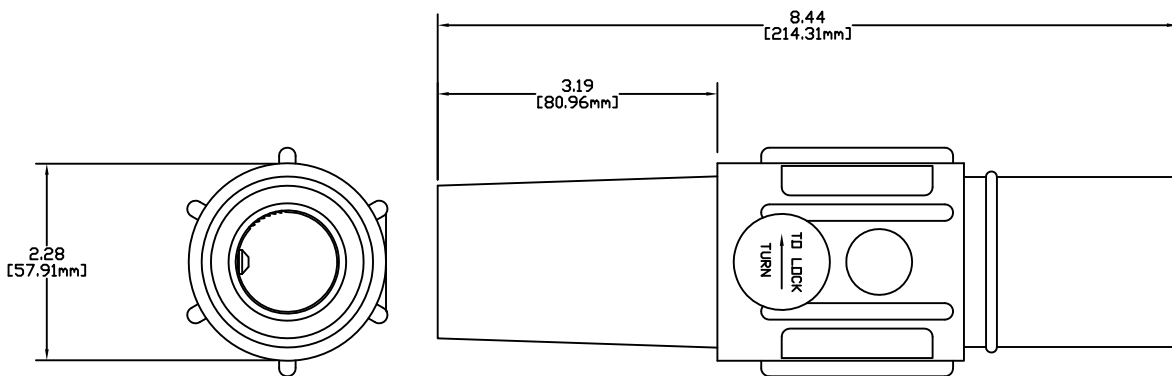

E1046, E1047, E1048, E1055, E1056, E1057 AND E1058 SERIES
 POSITIVE LATCHING LONG SHROUD POLARIZED FEMALE TAPERED NOSE
 FEMALE CONNECTOR
 350 - 500 MCM CABLE
 VULCANIZED

NOTE: POLARIZATION FEATURE IS NOT SHOWN, SINCE
 POLARIZED CONTACTS HAVE AN LOCATING PIN. LOCATING PIN
 LOCATION IS SPECIFIC TO A EACH COLOR OR PHASE.

E1046, E1047, E1048, E1055, E1056, E1057 AND E1058 SERIES
 POSITIVE LATCHING LONG SHROUD POLARIZED FEMALE TAPERED NOSE
 FEMALE CONNECTOR
 750 - 800 MCM CABLE
 VULCANIZED

NOTE: POLARIZATION FEATURE IS NOT SHOWN, SINCE
 POLARIZED CONTACTS HAVE AN LOCATING PIN. LOCATING PIN
 LOCATION IS SPECIFIC TO EACH COLOR OR PHASE.