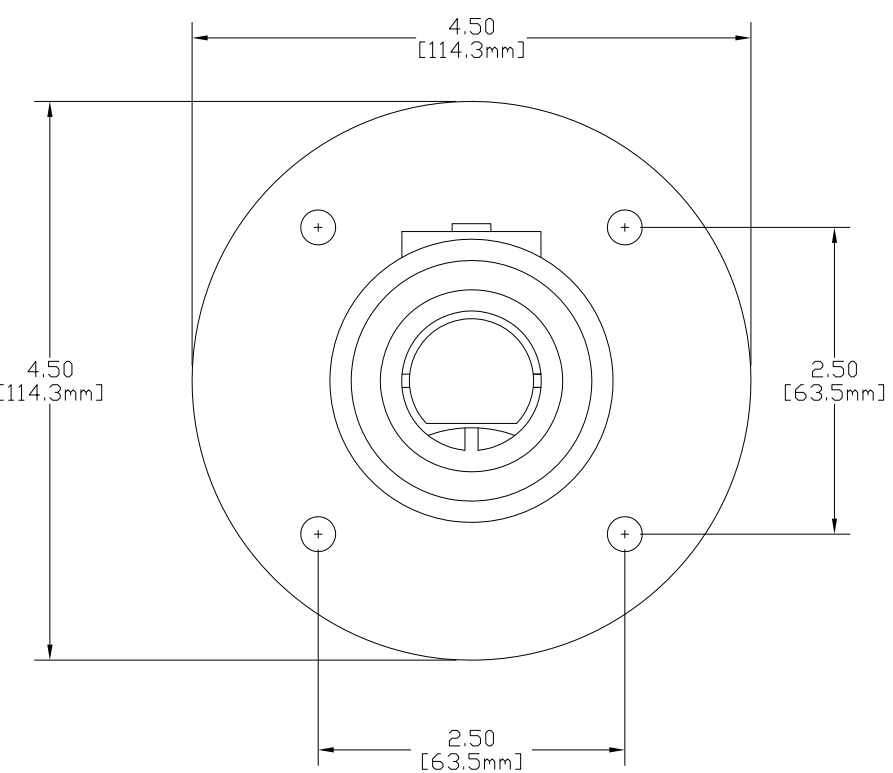

MOUNTING DIMENSIONS

E1023 SERIES 90° POSITIVE LATCHING SERIES TAPERED NOSE - 23 SERIES
MALE RECEPTACLE
350 - 750 MCM

MOUNTING DIMENSIONS

E1023 SERIES 30° POSITIVE LATCHING SERIES TAPERED NOSE - 23 SERIES
MALE RECEPTACLE
350 - 750 MCM