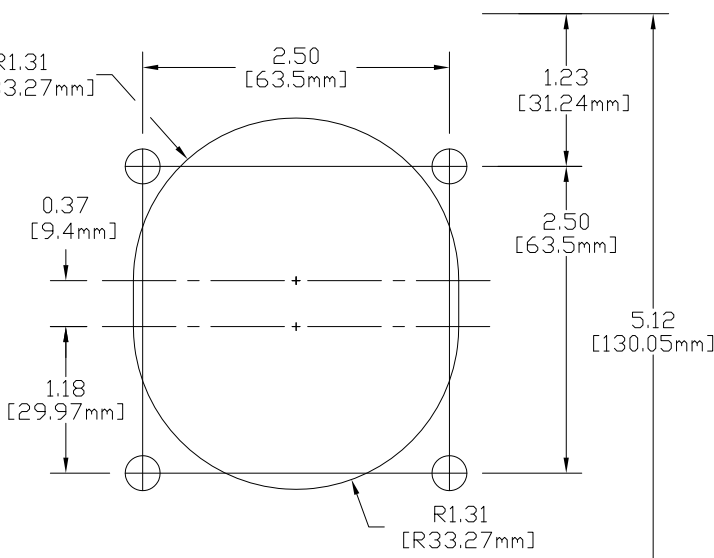

MOUNTING DIMENSIONS

E1023 SERIES 90° POSITIVE LATCHING SERIES TAPERED NOSE - 23 SERIES
MALE RECEPTACLE
350 - 750 MCM

MOUNTING DIMENSIONS

E1023 SERIES 30° POSITIVE LATCHING SERIES TAPERED NOSE - 23 SERIES
MALE RECEPTACLE
350 - 750 MCM