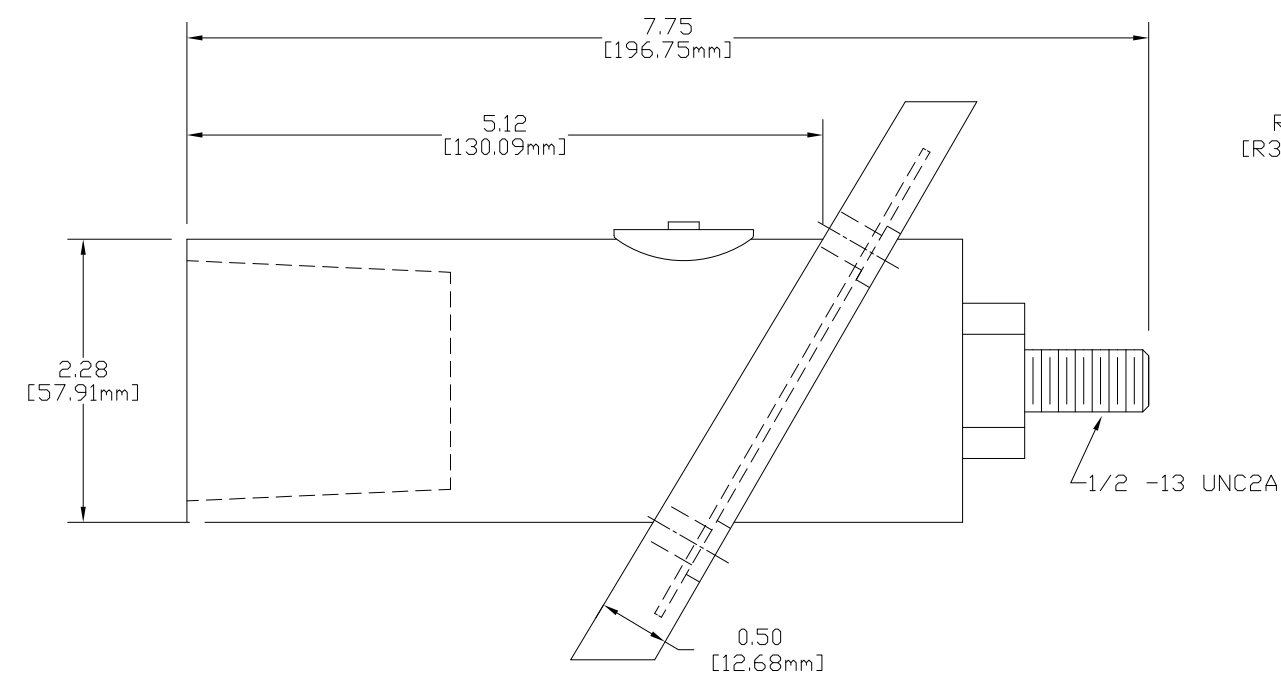

MOUNTING DIMENSIONS

E1023 SERIES 90° POSITIVE LATCHING SERIES TAPERED NOSE - 23 SERIES
MALE RECEPTACLE
350 - 750 MCM

MOUNTING DIMENSIONS

E1023 SERIES 30° POSITIVE LATCHING SERIES TAPERED NOSE - 23 SERIES
MALE RECEPTACLE
350 - 750 MCM