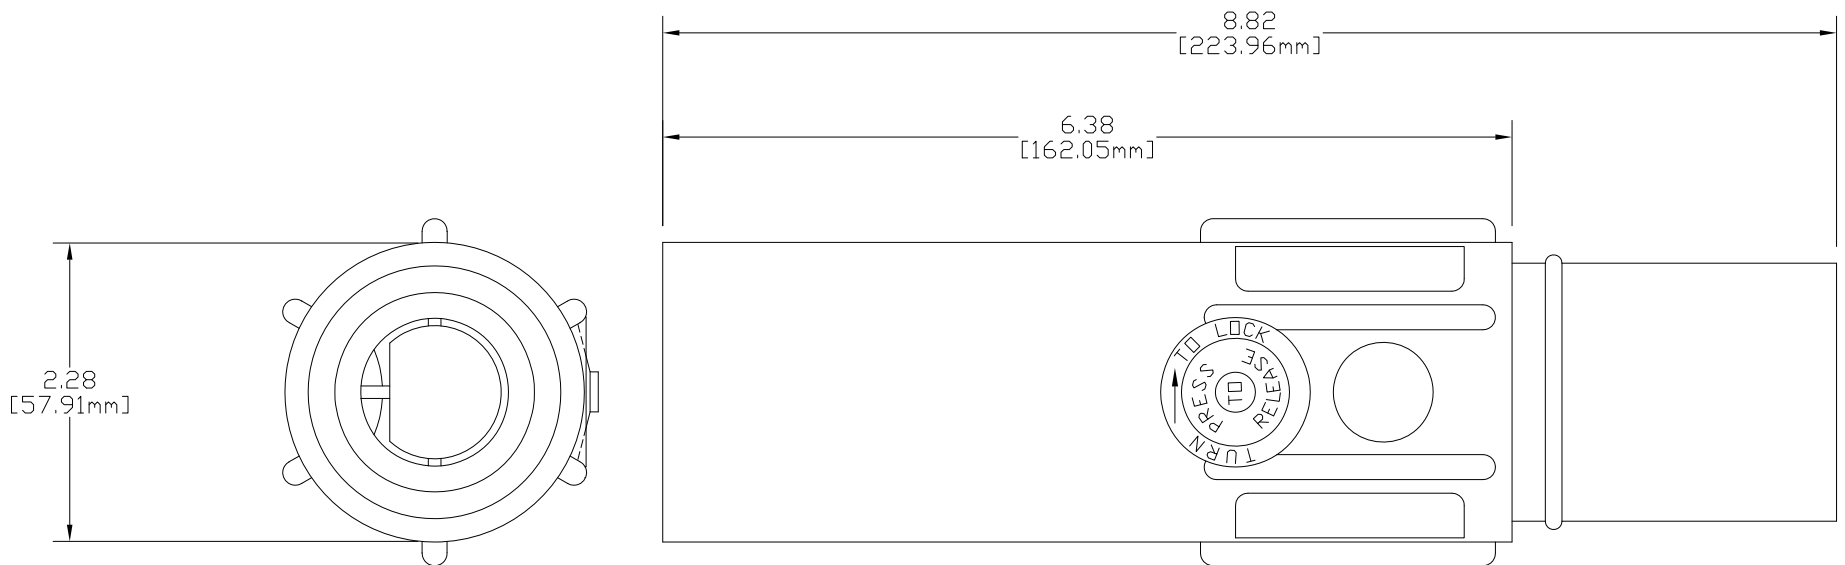

E1023 SERIES POSITIVE LATCHING "J" STYLE MALE TAPERED NOSE - 23 SERIES
 MALE CONNECTOR
 350 - 500 MCM CABLE
 VULCANIZED

E1023 SERIES POSITIVE LATCHING "J" STYLE TAPERED NOSE - 23 SERIES
 MALE CONNECTOR
 750 - 800 MCM CABLE
 VULCANIZED