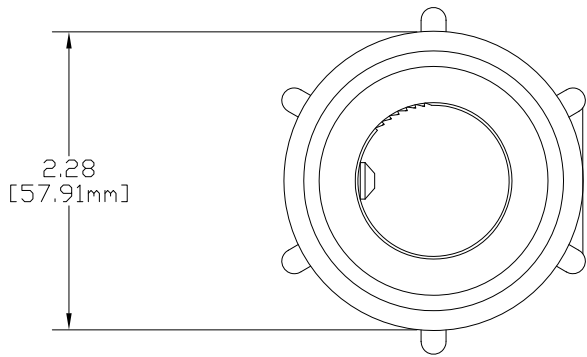

E1023 SERIES POSITIVE LATCHING "J" STYLE TAPERED NOSE - 23 SERIES
 FEMALE CONNECTOR
 350 - 500 MCM CABLE
 VULCANIZED

E1023 SERIES POSITIVE LATCHING "J" STYLE TAPERED NOSE - 23 SERIES
 FEMALE CONNECTOR
 750 - 800 MCM CABLE
 VULCANIZED