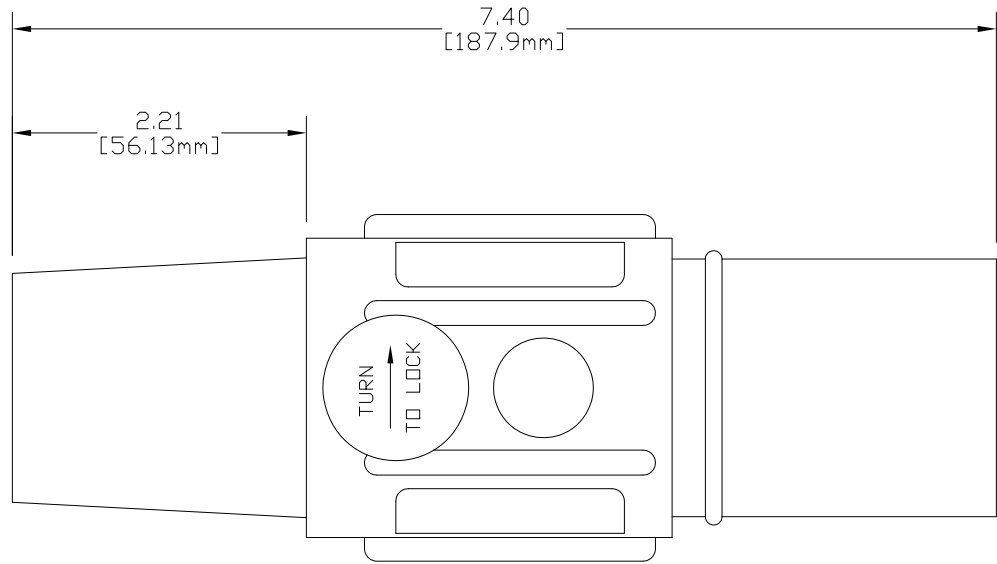

E1023 SERIES POSITIVE LATCHING "J" STYLE TAPERED NOSE - 23 SERIES
 FEMALE CONNECTOR
 350 - 500 MCM CABLE
 VULCANIZED

E1023 SERIES POSITIVE LATCHING "J" STYLE TAPERED NOSE - 23 SERIES
 FEMALE CONNECTOR
 750 - 800 MCM CABLE
 VULCANIZED