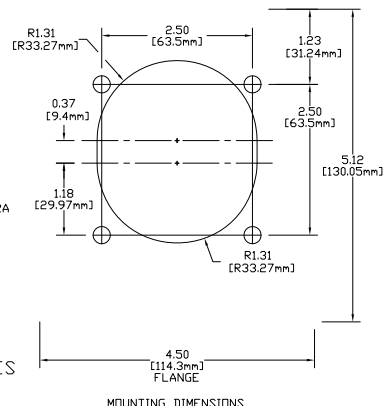

E1022 SERIES 90° POSITIVE LATCHING SERIES BALL NOSE - 22 SERIES MALE RECEPTACLE WITH UNLOCKING BUTTON
350 - 750 MCM

E1022 SERIES 30° POSITIVE LATCHING SERIES BALL NOSE - 22 SERIES MALE RECEPTACLE WITH UNLOCKING BUTTON
350 - 750 MCM

E1022 SERIES 90° POSITIVE LATCHING SERIES BALL NOSE - 22 SERIES MALE RECEPTACLE NO UNLOCKING BUTTON
350 - 750 MCM

E1022 SERIES 30° POSITIVE LATCHING SERIES BALL NOSE - 22 SERIES MALE RECEPTACLE NO UNLOCKING BUTTON
350 - 750 MCM