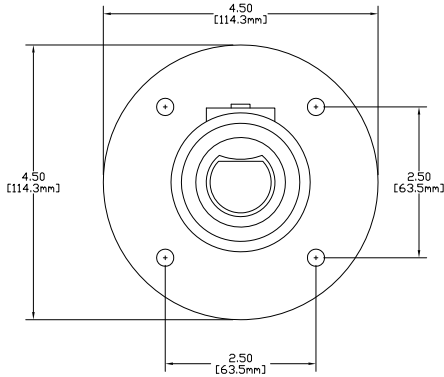

E1022 SERIES 90° POSITIVE LATCHING SERIES BALL NOSE - 22 SERIES MALE RECEPTACLE WITH UNLOCKING BUTTON
350 - 750 MCM

E1022 SERIES 30° POSITIVE LATCHING SERIES BALL NOSE - 22 SERIES MALE RECEPTACLE WITH UNLOCKING BUTTON
350 - 750 MCM

E1022 SERIES 90° POSITIVE LATCHING SERIES BALL NOSE - 22 SERIES MALE RECEPTACLE NO UNLOCKING BUTTON
350 - 750 MCM

E1022 SERIES 30° POSITIVE LATCHING SERIES BALL NOSE - 22 SERIES MALE RECEPTACLE NO UNLOCKING BUTTON
350 - 750 MCM