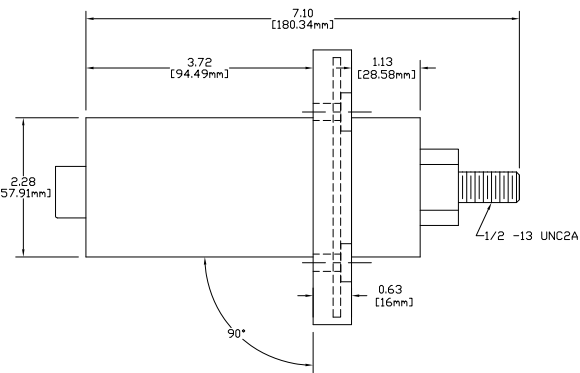

E1022 SERIES 90° POSITIVE LATCHING SERIES BALL NOSE - 22 SERIES MALE RECEPTACLE WITH UNLOCKING BUTTON
350 - 750 MCM

E1022 SERIES 30° POSITIVE LATCHING SERIES BALL NOSE - 22 SERIES MALE RECEPTACLE WITH UNLOCKING BUTTON
350 - 750 MCM

E1022 SERIES 90° POSITIVE LATCHING SERIES BALL NOSE - 22 SERIES MALE RECEPTACLE NO UNLOCKING BUTTON
350 - 750 MCM

E1022 SERIES 30° POSITIVE LATCHING SERIES BALL NOSE - 22 SERIES MALE RECEPTACLE NO UNLOCKING BUTTON
350 - 750 MCM