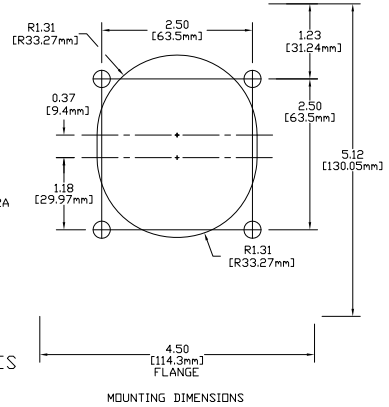

E1022 SERIES 90° POSITIVE LATCHING SERIES BALL NOSE - 22 SERIES MALE RECEPTACLE WITH UNLOCKING BUTTON
350 - 750 MCM

E1022 SERIES 30° POSITIVE LATCHING SERIES BALL NOSE - 22 SERIES MALE RECEPTACLE WITH UNLOCKING BUTTON
350 - 750 MCM

E1022 SERIES 90° POSITIVE LATCHING SERIES BALL NOSE - 22 SERIES MALE RECEPTACLE NO UNLOCKING BUTTON
350 - 750 MCM

E1022 SERIES 30° POSITIVE LATCHING SERIES BALL NOSE - 22 SERIES MALE RECEPTACLE NO UNLOCKING BUTTON
350 - 750 MCM