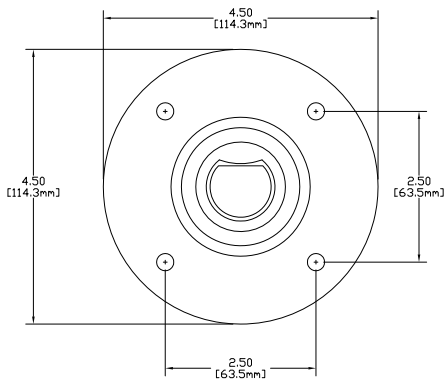

E1022 SERIES 90° POSITIVE LATCHING SERIES BALL NOSE - 22 SERIES MALE RECEPTACLE WITH UNLOCKING BUTTON
350 - 750 MCM

E1022 SERIES 30° POSITIVE LATCHING SERIES BALL NOSE - 22 SERIES MALE RECEPTACLE WITH UNLOCKING BUTTON
350 - 750 MCM

E1022 SERIES 90° POSITIVE LATCHING SERIES BALL NOSE - 22 SERIES MALE RECEPTACLE NO UNLOCKING BUTTON
350 - 750 MCM

E1022 SERIES 30° POSITIVE LATCHING SERIES BALL NOSE - 22 SERIES MALE RECEPTACLE NO UNLOCKING BUTTON
350 - 750 MCM