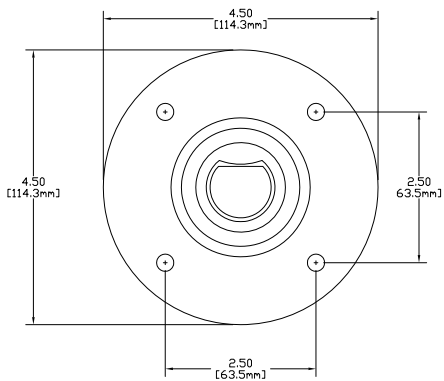

E1022 SERIES 90° POSITIVE LATCHING SERIES BALL NOSE - 22 SERIES MALE RECEPTACLE WITH UNLOCKING BUTTON
350 - 750 MCM

E1022 SERIES 30° POSITIVE LATCHING SERIES BALL NOSE - 22 SERIES MALE RECEPTACLE WITH UNLOCKING BUTTON
350 - 750 MCM

E1022 SERIES 90° POSITIVE LATCHING SERIES BALL NOSE - 22 SERIES MALE RECEPTACLE NO UNLOCKING BUTTON
350 - 750 MCM

E1022 SERIES 30° POSITIVE LATCHING SERIES BALL NOSE - 22 SERIES MALE RECEPTACLE NO UNLOCKING BUTTON
350 - 750 MCM