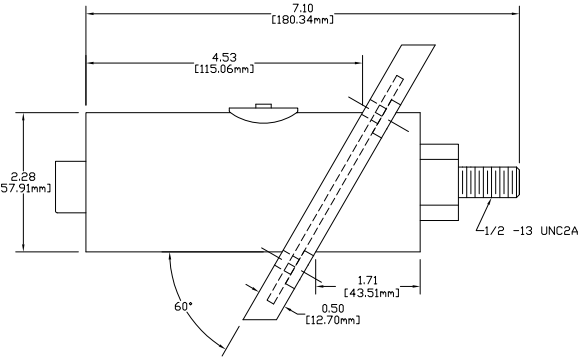

E1022 SERIES 90° POSITIVE LATCHING SERIES BALL NOSE - 22 SERIES MALE RECEPTACLE WITH UNLOCKING BUTTON
350 - 750 MCM

E1022 SERIES 30° POSITIVE LATCHING SERIES BALL NOSE - 22 SERIES MALE RECEPTACLE WITH UNLOCKING BUTTON
350 - 750 MCM

E1022 SERIES 90° POSITIVE LATCHING SERIES BALL NOSE - 22 SERIES MALE RECEPTACLE NO UNLOCKING BUTTON
350 - 750 MCM

E1022 SERIES 30° POSITIVE LATCHING SERIES BALL NOSE - 22 SERIES MALE RECEPTACLE NO UNLOCKING BUTTON
350 - 750 MCM