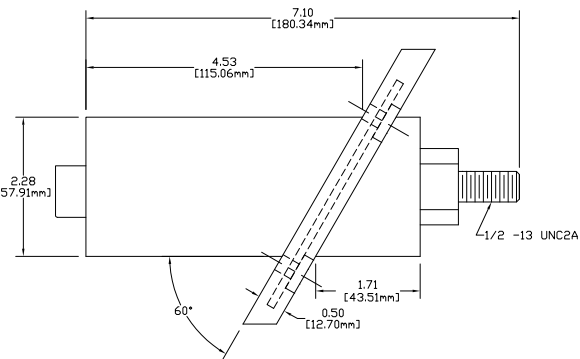

E1022 SERIES 90° POSITIVE LATCHING SERIES BALL NOSE - 22 SERIES MALE RECEPTACLE WITH UNLOCKING BUTTON
350 - 750 MCM

E1022 SERIES 30° POSITIVE LATCHING SERIES BALL NOSE - 22 SERIES MALE RECEPTACLE WITH UNLOCKING BUTTON
350 - 750 MCM

E1022 SERIES 90° POSITIVE LATCHING SERIES BALL NOSE - 22 SERIES MALE RECEPTACLE NO UNLOCKING BUTTON
350 - 750 MCM

E1022 SERIES 30° POSITIVE LATCHING SERIES BALL NOSE - 22 SERIES MALE RECEPTACLE NO UNLOCKING BUTTON
350 - 750 MCM