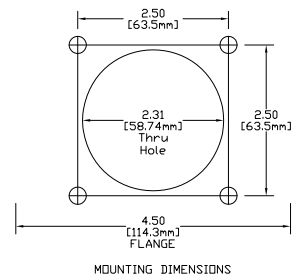

E1022 SERIES 90° POSITIVE LATCHING SERIES BALL NOSE - 22 SERIES MALE RECEPTACLE WITH UNLOCKING BUTTON
350 - 750 MCM

E1022 SERIES 30° POSITIVE LATCHING SERIES BALL NOSE - 22 SERIES MALE RECEPTACLE WITH UNLOCKING BUTTON
350 - 750 MCM

E1022 SERIES 90° POSITIVE LATCHING SERIES BALL NOSE - 22 SERIES MALE RECEPTACLE NO UNLOCKING BUTTON
350 - 750 MCM

E1022 SERIES 30° POSITIVE LATCHING SERIES BALL NOSE - 22 SERIES MALE RECEPTACLE NO UNLOCKING BUTTON
350 - 750 MCM