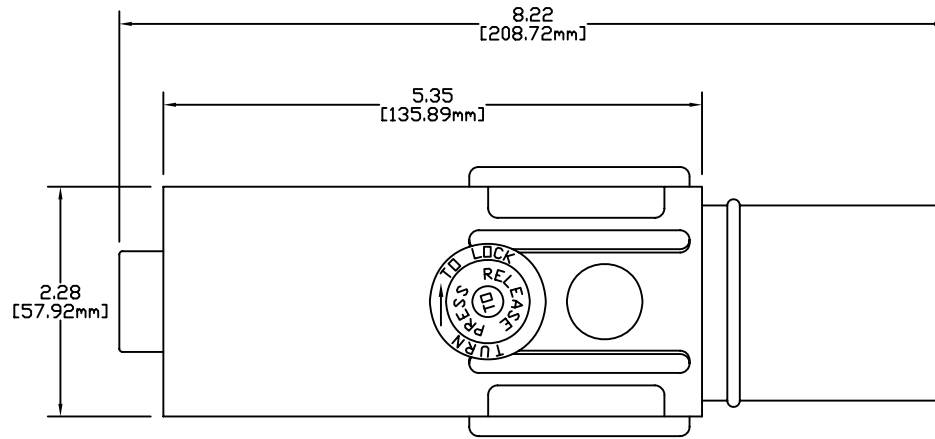

E1022 SERIES POSITIVE LATCHING SERIES BALL NOSE - 22 SERIES
 MALE CONNECTOR
 350 - 500 MCM
 VULCANIZED

E1022 SERIES POSITIVE LATCHING SERIES BALL NOSE - 22 SERIES
 MALE CONNECTOR
 750 - 800 MCM
 VULCANIZED