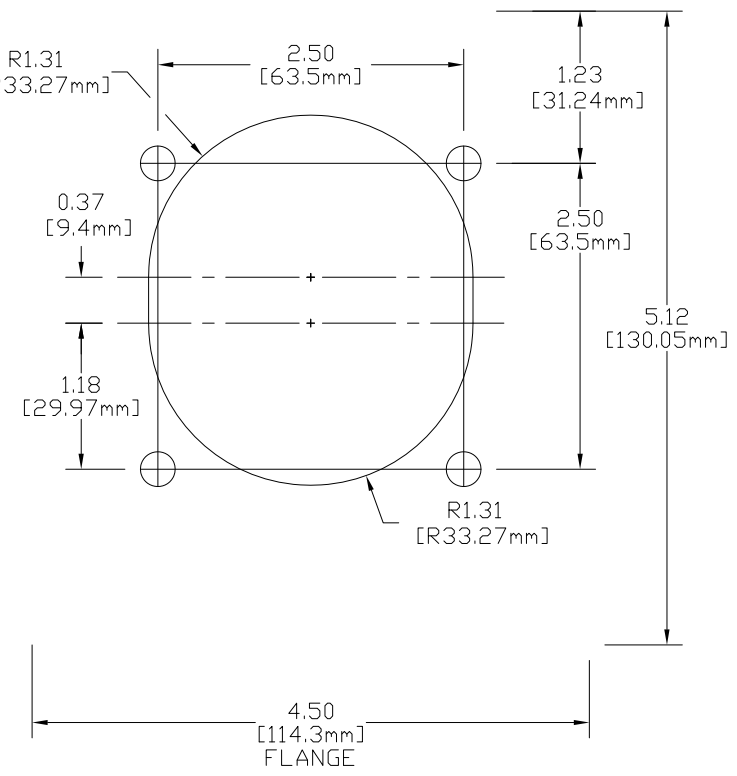

E1022 SERIES 90° POSITIVE LATCHING SERIES BALL NOSE - 22 SERIES FEMALE RECEPTACLE 350 - 750 MCM

E1022 SERIES 30° POSITIVE LATCHING SERIES BALL NOSE - 22 SERIES FEMALE RECEPTACLE 350 - 750 MCM