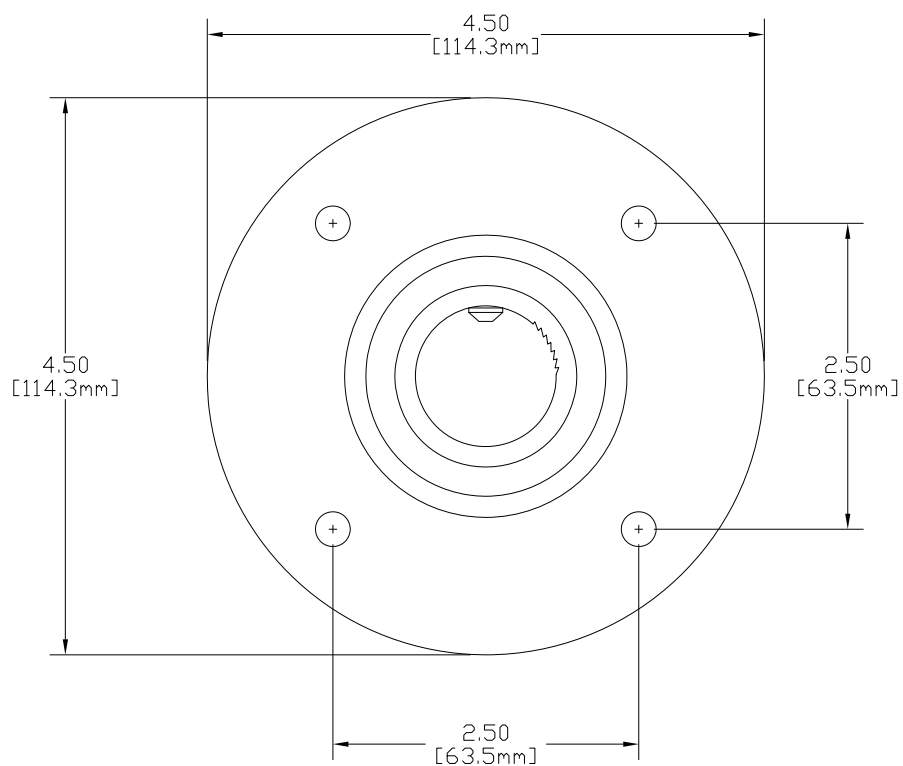

E1022 SERIES 90° POSITIVE LATCHING SERIES BALL NOSE - 22 SERIES FEMALE RECEPTACLE 350 - 750 MCM

E1022 SERIES 30° POSITIVE LATCHING SERIES BALL NOSE - 22 SERIES FEMALE RECEPTACLE 350 - 750 MCM