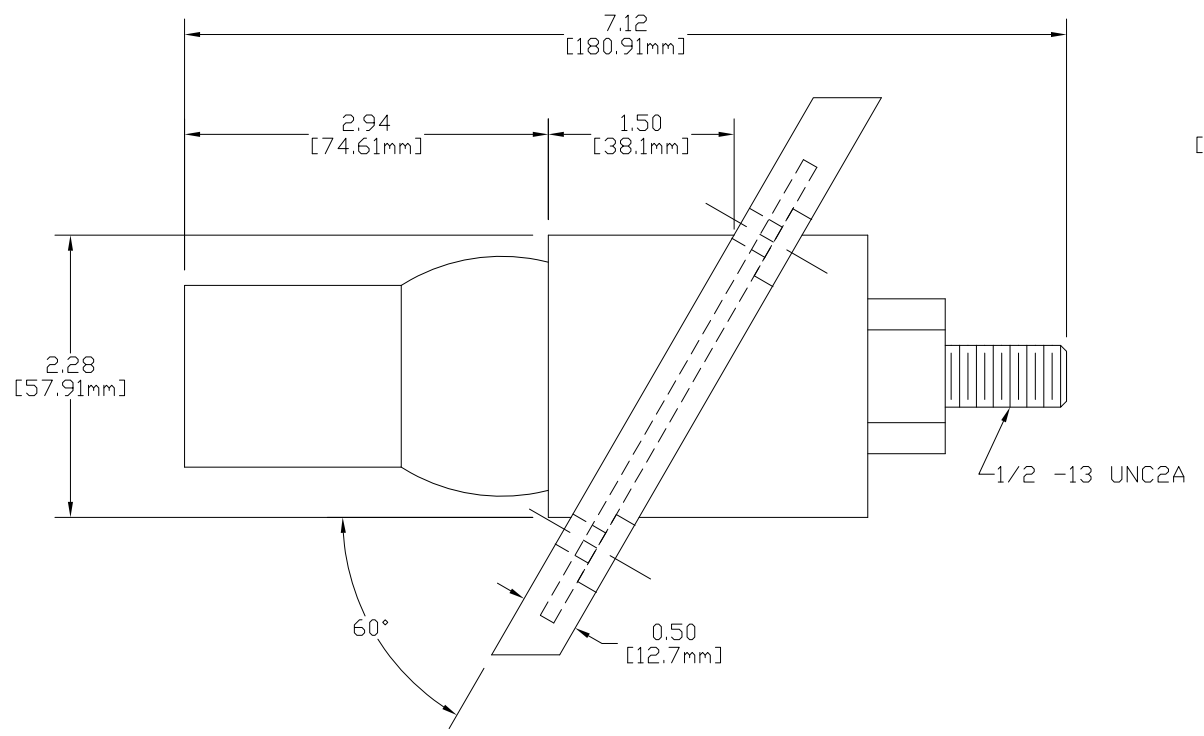

E1022 SERIES 90° POSITIVE LATCHING SERIES BALL NOSE - 22 SERIES FEMALE RECEPTACLE 350 - 750 MCM

E1022 SERIES 30° POSITIVE LATCHING SERIES BALL NOSE - 22 SERIES FEMALE RECEPTACLE 350 - 750 MCM