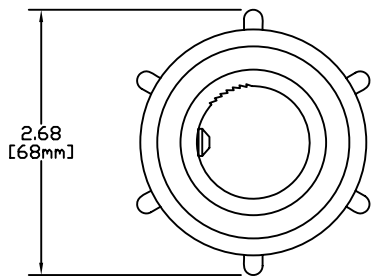

E1022 SERIES POSITIVE LATCHING SERIES BALL NOSE - 22 SERIES  
 FEMALE CONNECTOR  
 350 - 500 MCM  
 VULCANIZED

E1022 SERIES POSITIVE LATCHING SERIES BALL NOSE - 22 SERIES  
 FEMALE CONNECTOR  
 750 - 800 MCM  
 VULCANIZED