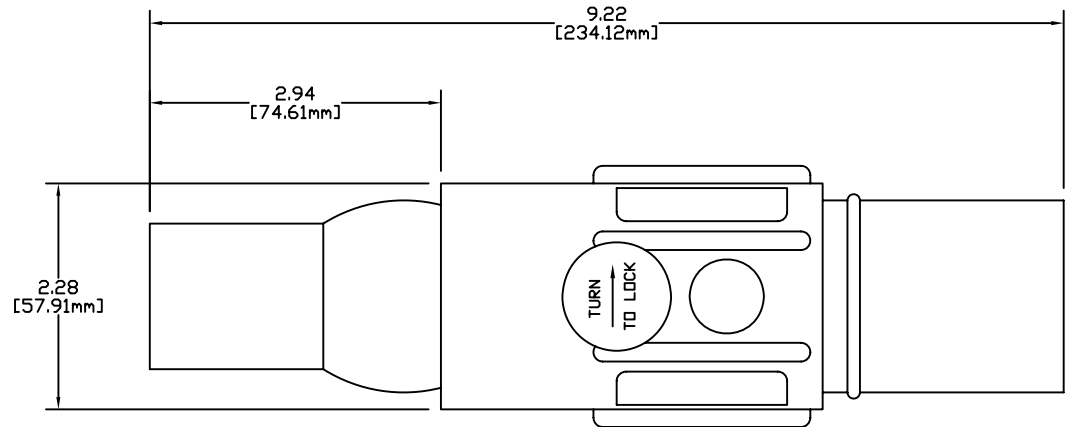

E1022 SERIES POSITIVE LATCHING SERIES BALL NOSE - 22 SERIES  
 FEMALE CONNECTOR  
 350 - 500 MCM  
 VULCANIZED

E1022 SERIES POSITIVE LATCHING SERIES BALL NOSE - 22 SERIES  
 FEMALE CONNECTOR  
 750 - 800 MCM  
 VULCANIZED