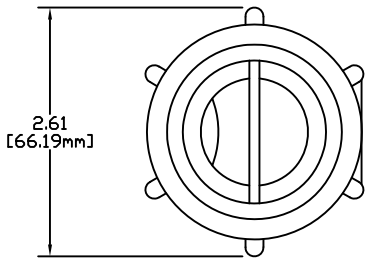

E1019 SERIES WELDING SERIES BALL NOSE - 19 SERIES
 MALE CONNECTOR
 350 - 500 MCM
 VULCANIZED

E1019 SERIES WELDING SERIES BALL NOSE - 19 SERIES
 MALE CONNECTOR
 750 - 800 MCM
 VULCANIZED