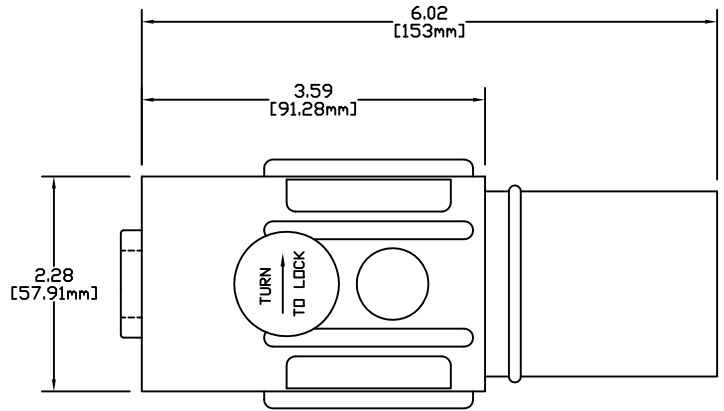

E1019 SERIES WELDING SERIES BALL NOSE - 19 SERIES
 MALE CONNECTOR
 350 - 500 MCM
 VULCANIZED

E1019 SERIES WELDING SERIES BALL NOSE - 19 SERIES
 MALE CONNECTOR
 750 - 800 MCM
 VULCANIZED