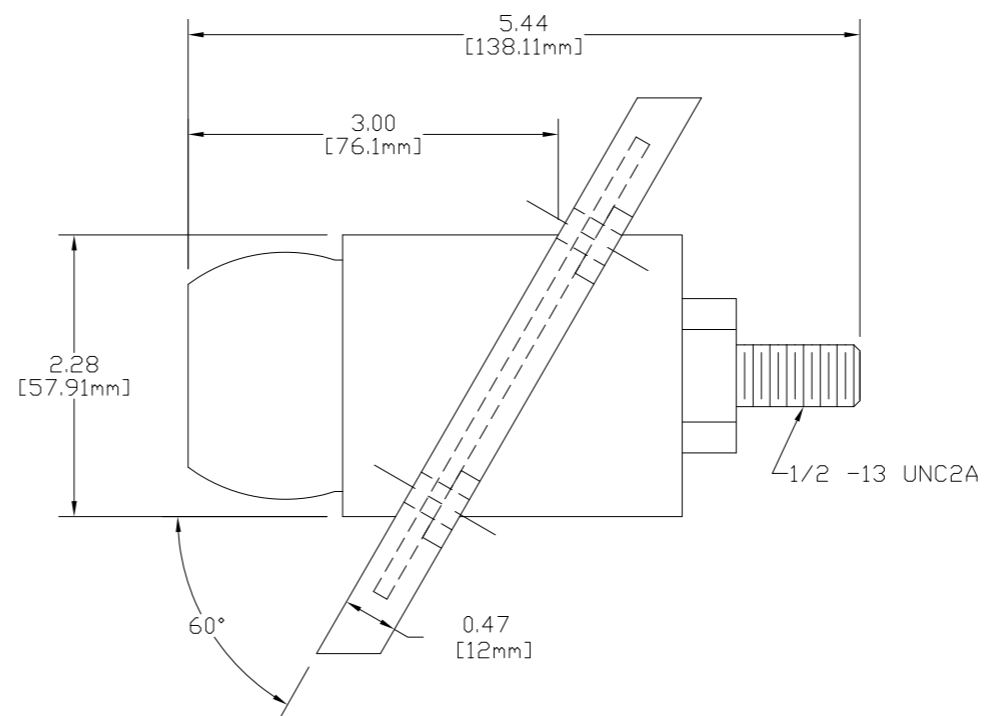

MOUNTING DIMENSIONS

E1019 SERIES 90° WELDING SERIES BALL NOSE - 19 SERIES  
FEMALE RECEPTACLE  
350 - 750 MCM

MOUNTING DIMENSIONS

E1019 SERIES 30° WELDING SERIES BALL NOSE - 19 SERIES  
FEMALE RECEPTACLE  
350 - 750 MCM