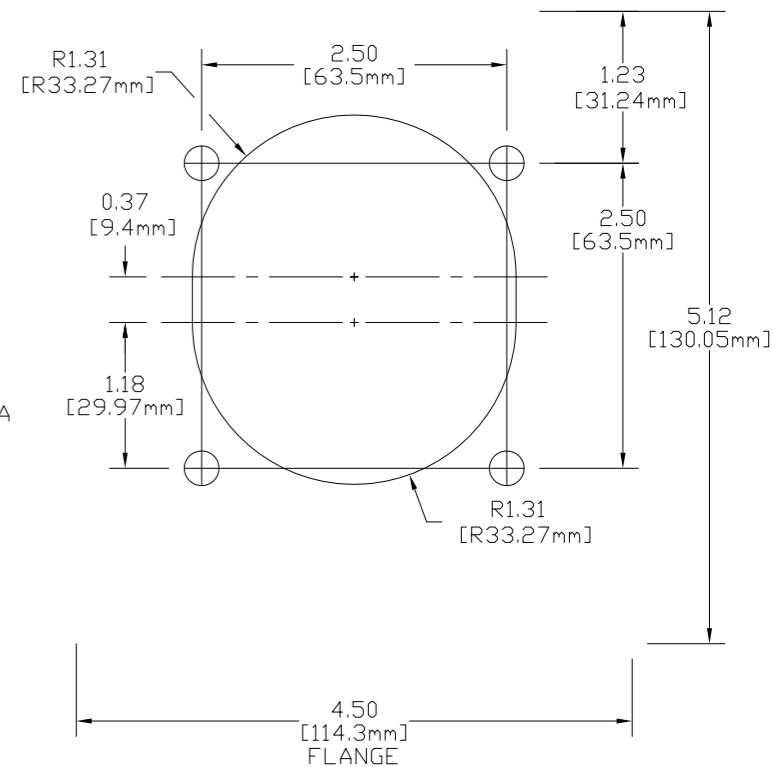

MOUNTING DIMENSIONS

E1019 SERIES 90° WELDING SERIES BALL NOSE - 19 SERIES  
FEMALE RECEPTACLE  
350 - 750 MCM

MOUNTING DIMENSIONS

E1019 SERIES 30° WELDING SERIES BALL NOSE - 19 SERIES  
FEMALE RECEPTACLE  
350 - 750 MCM