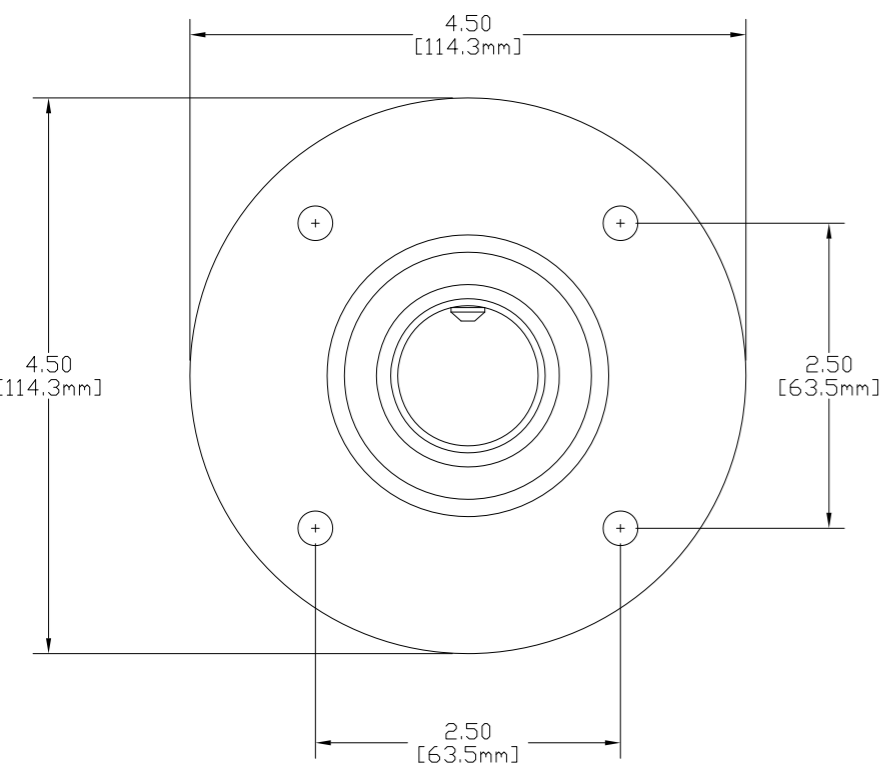

MOUNTING DIMENSIONS

E1019 SERIES 90° WELDING SERIES BALL NOSE - 19 SERIES  
FEMALE RECEPTACLE  
350 - 750 MCM

MOUNTING DIMENSIONS

E1019 SERIES 30° WELDING SERIES BALL NOSE - 19 SERIES  
FEMALE RECEPTACLE  
350 - 750 MCM