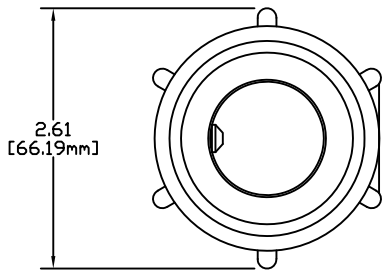

E1019 SERIES WELDING SERIES BALL NOSE - 19 SERIES  
 FEMALE CONNECTOR  
 350 - 500 MCM  
 VULCANIZED

E1019 SERIES WELDING SERIES BALL NOSE - 19 SERIES  
 FEMALE CONNECTOR  
 750 - 800 MCM  
 VULCANIZED