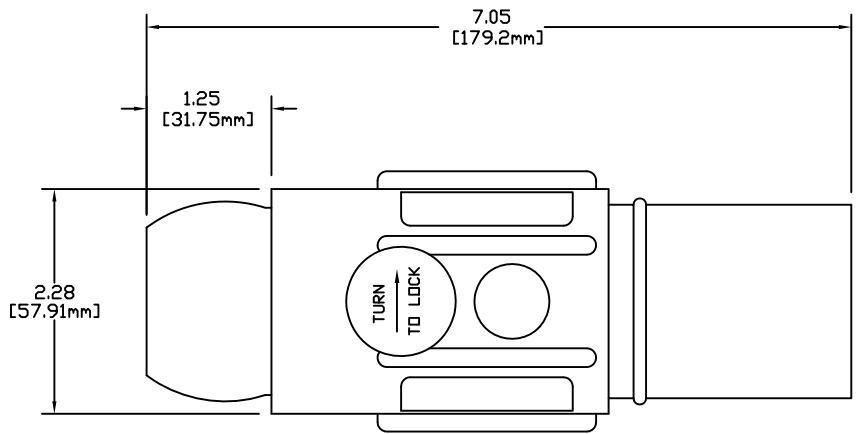

E1019 SERIES WELDING SERIES BALL NOSE - 19 SERIES  
 FEMALE CONNECTOR  
 350 - 500 MCM  
 VULCANIZED

E1019 SERIES WELDING SERIES BALL NOSE - 19 SERIES  
 FEMALE CONNECTOR  
 750 - 800 MCM  
 VULCANIZED