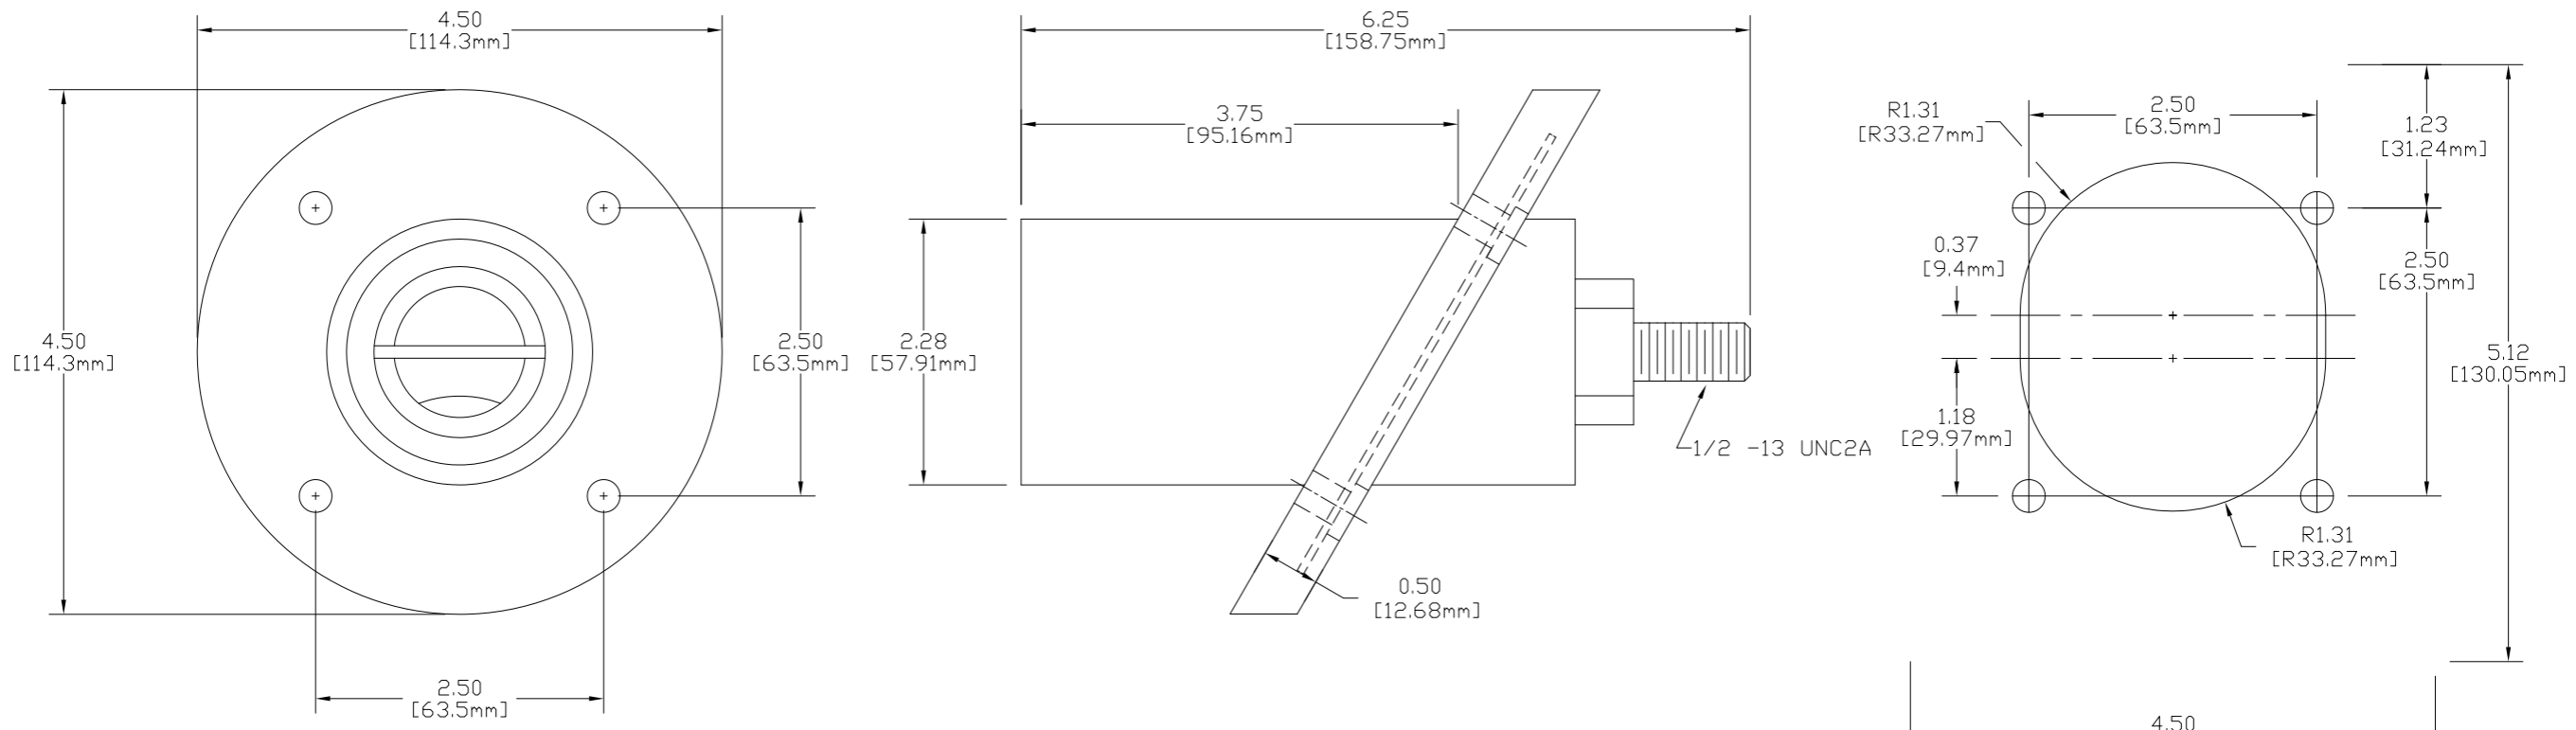

E1017 SERIES 90° "J" SERIES TAPERED NOSE - 17 SERIES MALE RECEPTACLE  
350 - 750 MCM

E1017 SERIES 30° "J" SERIES TAPERED NOSE - 17 SERIES MALE RECEPTACLE  
350 - 750 MCM