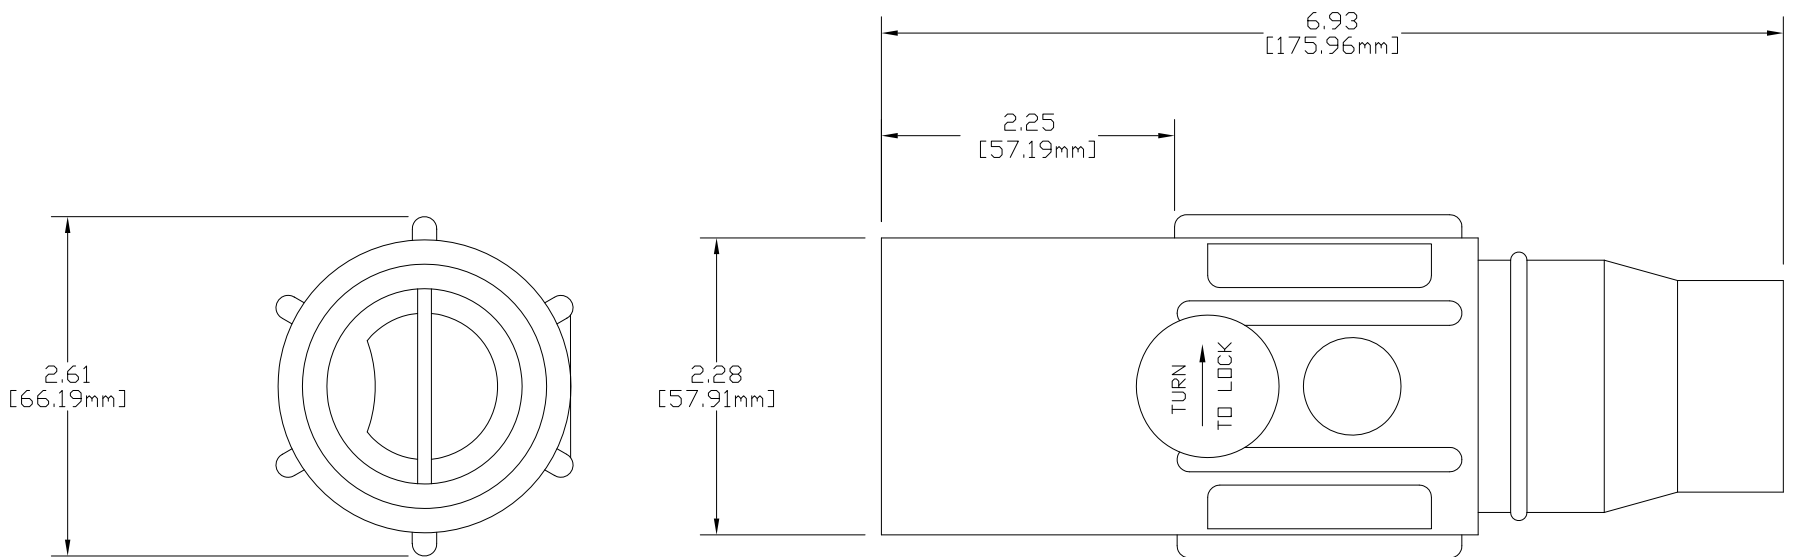

E1017 SERIES "J" SERIES TAPERED NOSE - 17 SERIES
 MALE CONNECTOR
 750 - 800 MCM CABLE
 VULCANIZED

E1017 SERIES "J" SERIES TAPERED NOSE - 17 SERIES
 MALE CONNECTOR
 350 - 500 MCM CABLE
 VULCANIZED