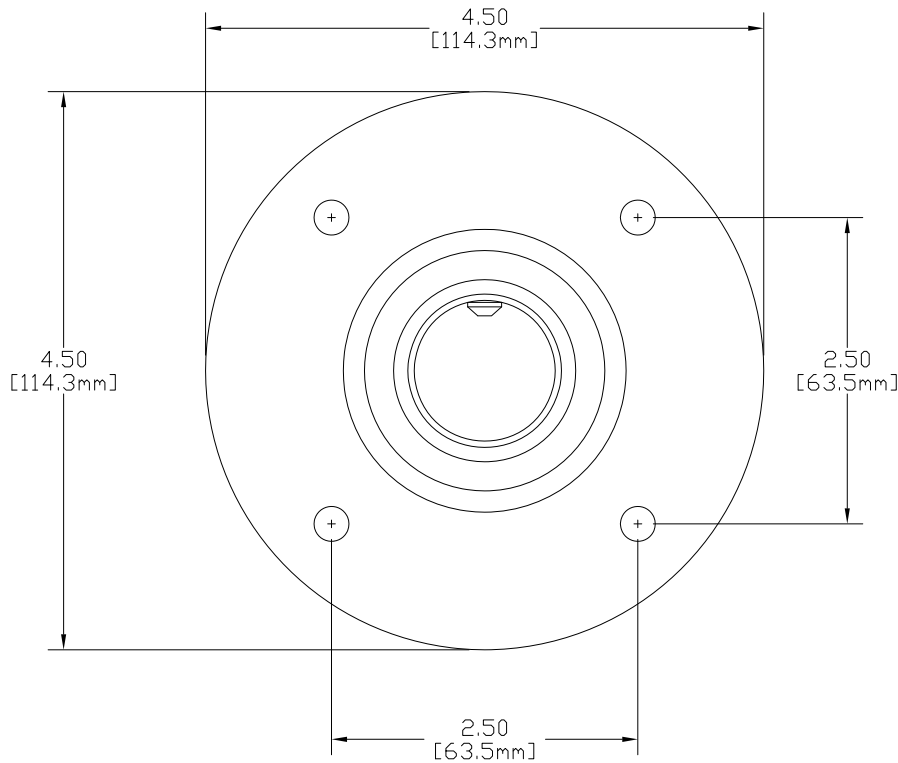

MOUNTING DIMENSIONS

E1017 SERIES 90° "J" SERIES TAPERED NOSE - 17 SERIES FEMALE RECEPTACLE
350 - 750 MCM

MOUNTING DIMENSIONS

E1017 SERIES 30° "J" SERIES TAPERED NOSE - 17 SERIES FEMALE RECEPTACLE
350 - 750 MCM