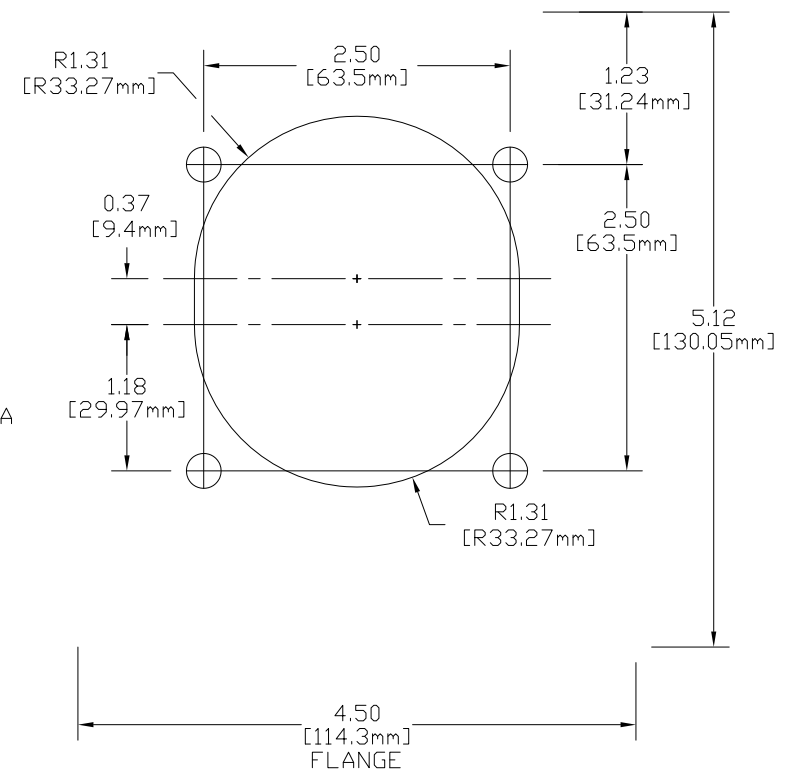

MOUNTING DIMENSIONS

E1017 SERIES 90° "J" SERIES TAPERED NOSE - 17 SERIES FEMALE RECEPTACLE
350 - 750 MCM

MOUNTING DIMENSIONS

E1017 SERIES 30° "J" SERIES TAPERED NOSE - 17 SERIES FEMALE RECEPTACLE
350 - 750 MCM