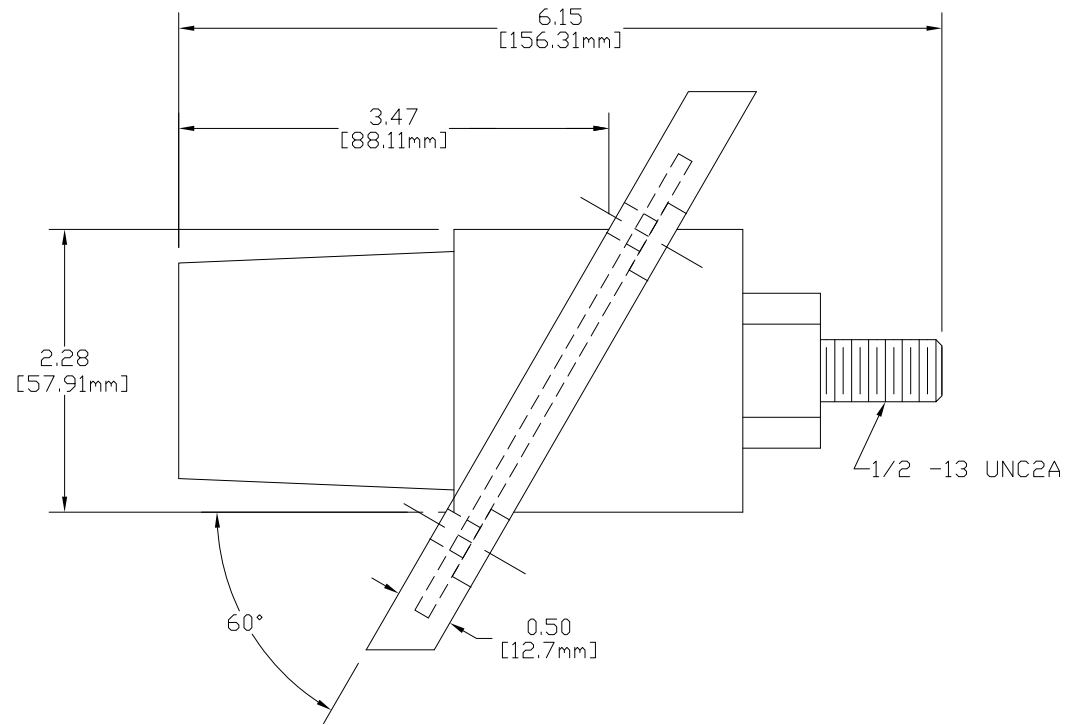

MOUNTING DIMENSIONS

E1017 SERIES 90° "J" SERIES TAPERED NOSE - 17 SERIES FEMALE RECEPTACLE
350 - 750 MCM

MOUNTING DIMENSIONS

E1017 SERIES 30° "J" SERIES TAPERED NOSE - 17 SERIES FEMALE RECEPTACLE
350 - 750 MCM