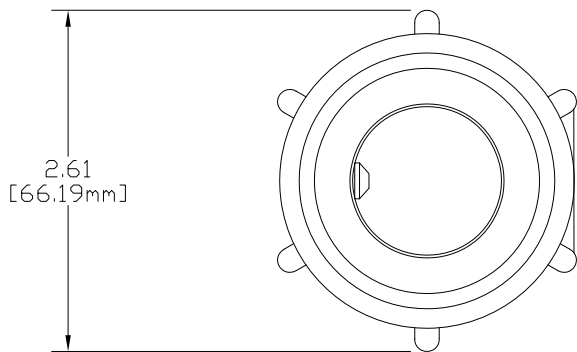

E1017 SERIES "J" SERIES TAPERED NOSE - 17 SERIES
FEMALE CONNECTOR
750 - 800 MCM CABLE
VULCANIZED

E1017 SERIES "J" SERIES TAPERED NOSE - 17 SERIES
FEMALE CONNECTOR
350 - 500 MCM CABLE
VULCANIZED