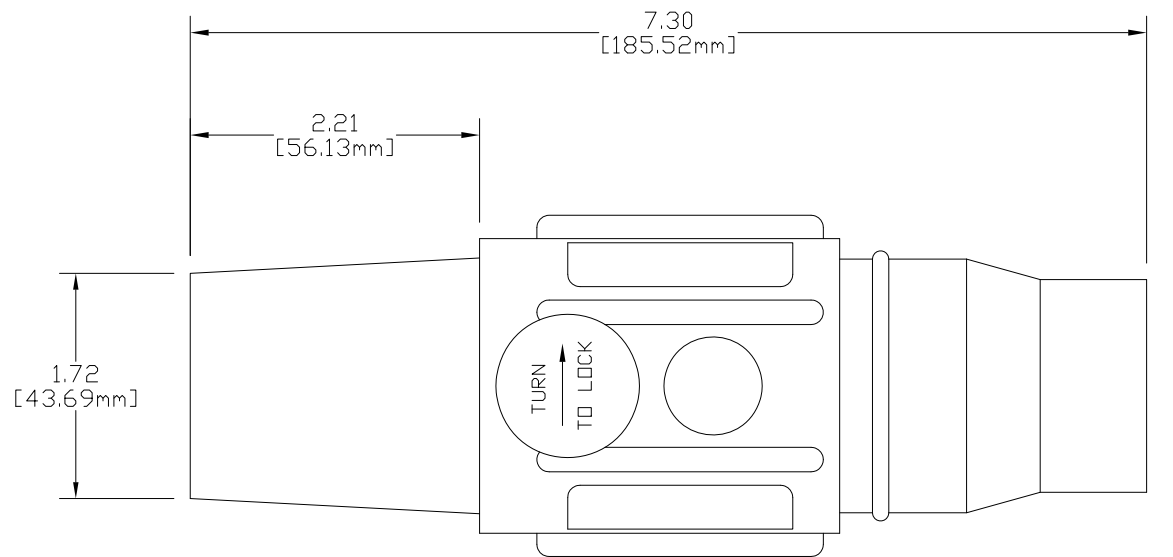

E1017 SERIES "J" SERIES TAPERED NOSE - 17 SERIES
FEMALE CONNECTOR
750 - 800 MCM CABLE
VULCANIZED

E1017 SERIES "J" SERIES TAPERED NOSE - 17 SERIES
FEMALE CONNECTOR
350 - 500 MCM CABLE
VULCANIZED