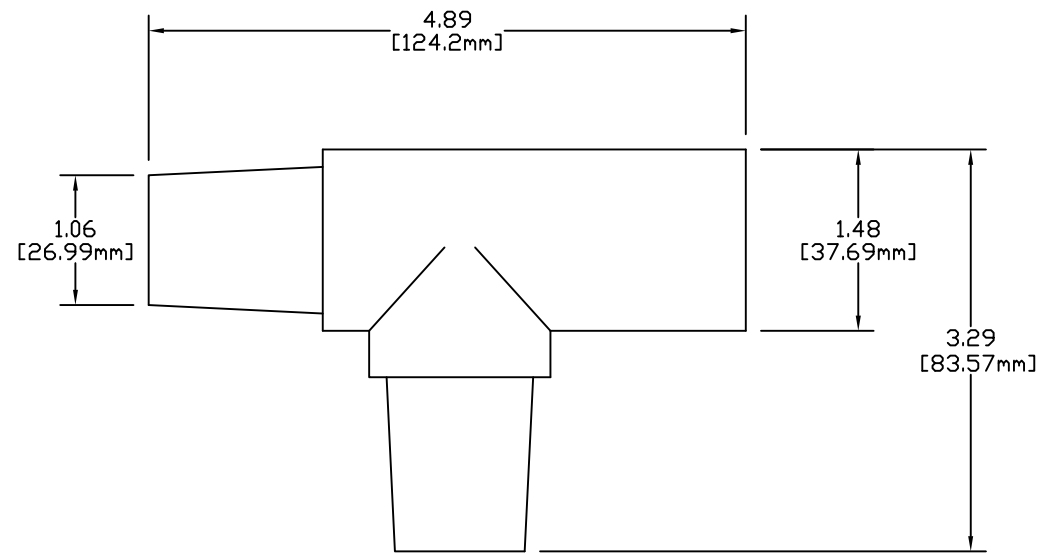

E1016 SERIES "J" SERIES 3 WAY LAY-DOWN "T" CONNECTOR - 16 SERIES
DOUBLE FEMALE
#2 - 4/0 CABLE

E1016 SERIES "J" SERIES 3 WAY LAY-DOWN "T" CONNECTOR - 16 SERIES
DOUBLE MALE
#2 - 4/0 CABLE

E1016 SERIES "J" SERIES 3 WAY LAY-DOWN "T" CONNECTOR - 16 SERIES
TAPPING MALE FEMALE FEMALE
#2 - 4/0 CABLE

E1016 SERIES "J" SERIES 3 WAY LAY-DOWN "T" CONNECTOR - 16 SERIES
PARALLELING MALE MALE FEMALE
#2 - 4/0 CABLE