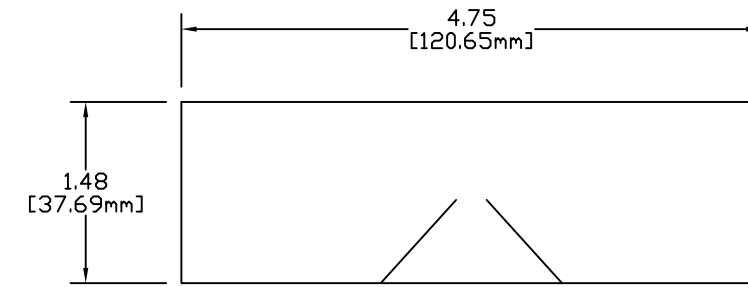

E1016 SERIES "J" SERIES 3 WAY LAY-DOWN "T" CONNECTOR - 16 SERIES
DOUBLE FEMALE
#2 - 4/0 CABLE

E1016 SERIES "J" SERIES 3 WAY LAY-DOWN "T" CONNECTOR - 16 SERIES
DOUBLE MALE
#2 - 4/0 CABLE

E1016 SERIES "J" SERIES 3 WAY LAY-DOWN "T" CONNECTOR - 16 SERIES
TAPPING MALE FEMALE FEMALE
#2 - 4/0 CABLE

E1016 SERIES "J" SERIES 3 WAY LAY-DOWN "T" CONNECTOR - 16 SERIES
PARALLELING MALE MALE FEMALE
#2 - 4/0 CABLE