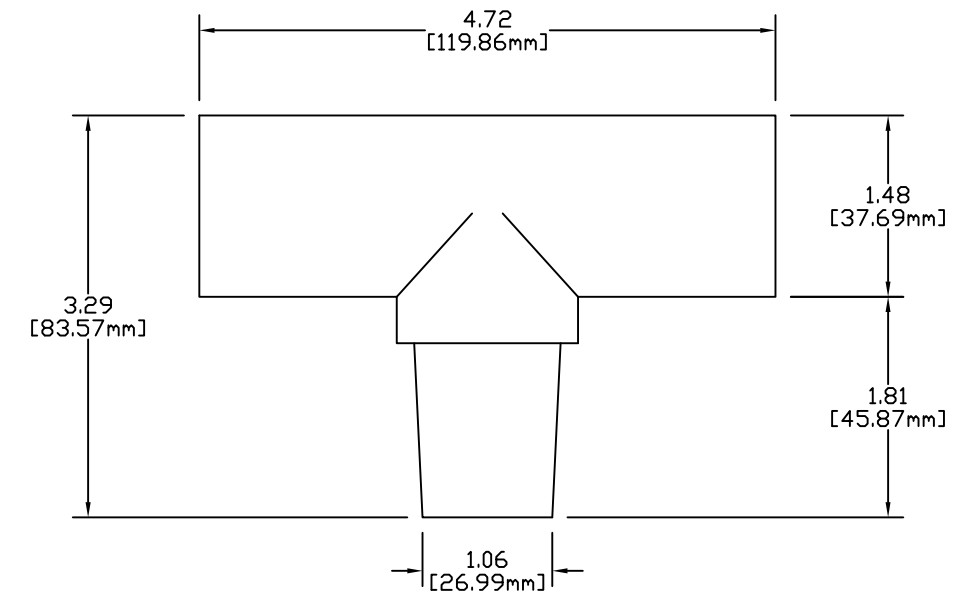

E1016 SERIES "J" SERIES 3 WAY LAY-DOWN "T" CONNECTOR - 16 SERIES
DOUBLE FEMALE
#2 - 4/0 CABLE

E1016 SERIES "J" SERIES 3 WAY LAY-DOWN "T" CONNECTOR - 16 SERIES
DOUBLE MALE
#2 - 4/0 CABLE

E1016 SERIES "J" SERIES 3 WAY LAY-DOWN "T" CONNECTOR - 16 SERIES
TAPPING MALE FEMALE FEMALE
#2 - 4/0 CABLE

E1016 SERIES "J" SERIES 3 WAY LAY-DOWN "T" CONNECTOR - 16 SERIES
PARALLELING MALE MALE FEMALE
#2 - 4/0 CABLE