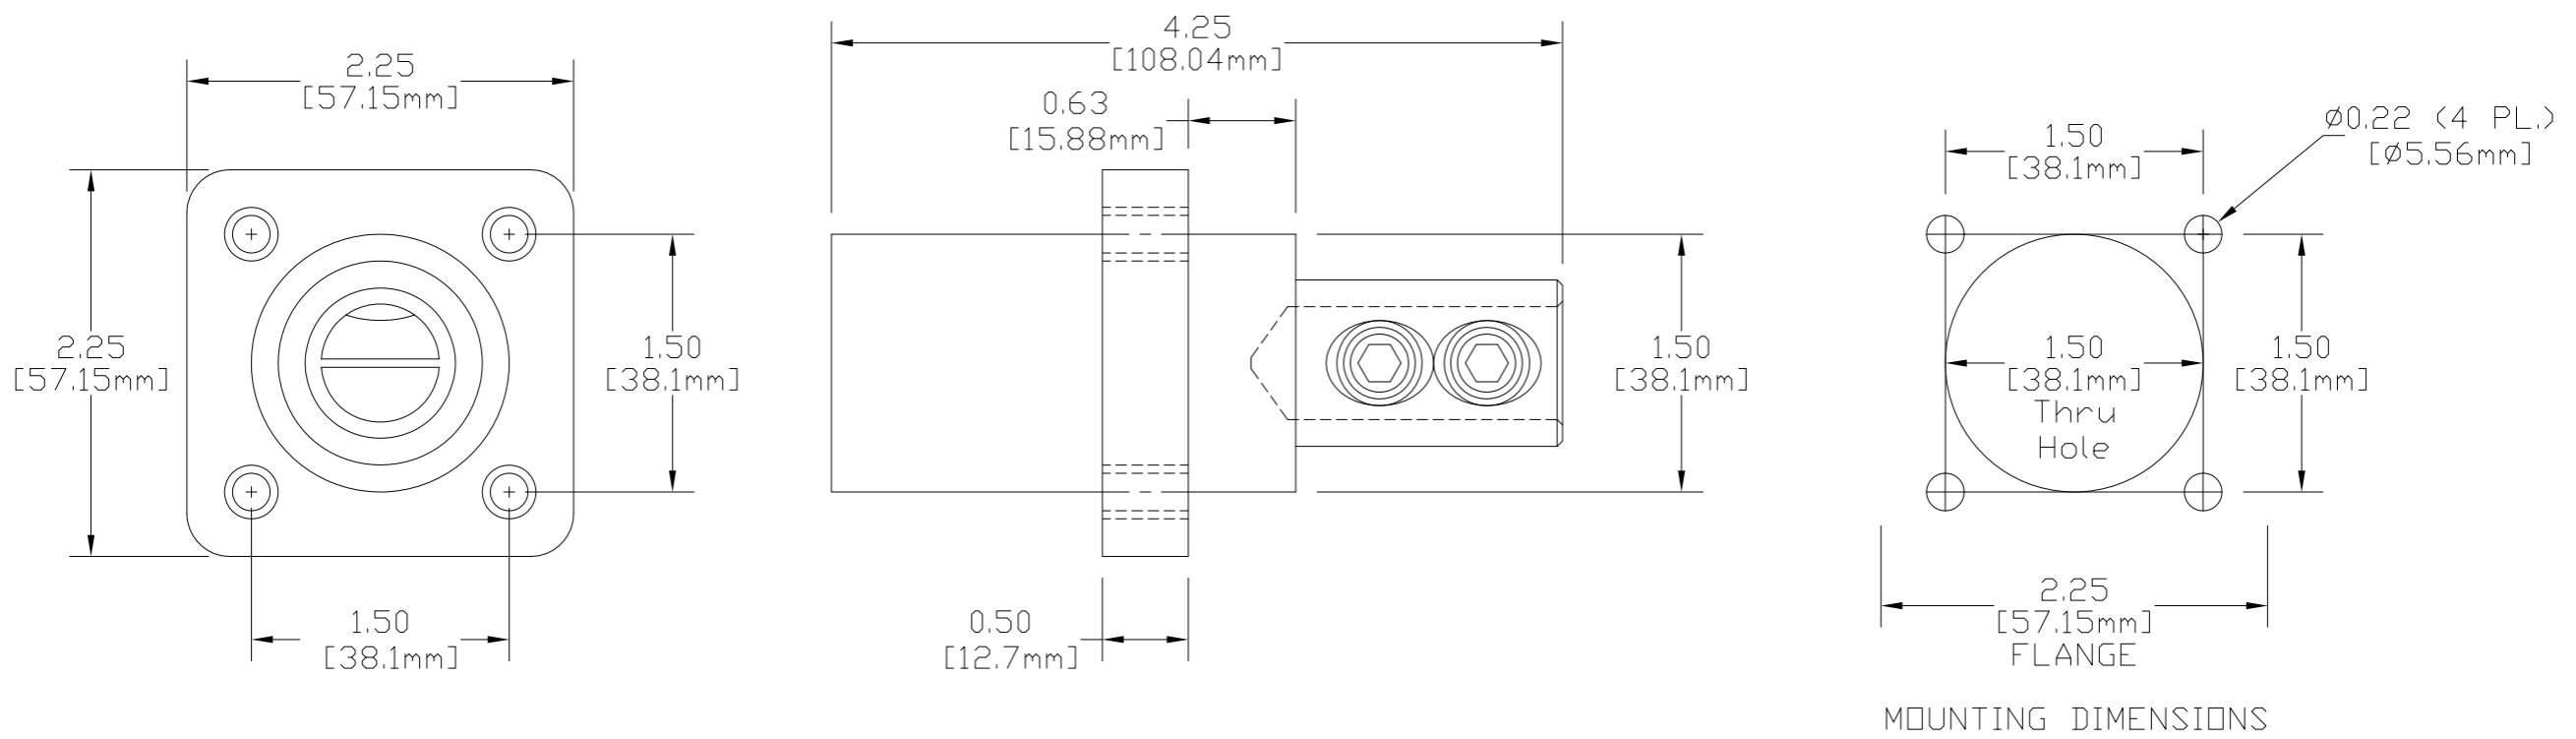

E1016 SERIES "J" SERIES THREADED STUD PANEL MOUNTS - 16 SERIES
 MALE RECEPTACLE
 #2 - 4/0 CABLE

E1016 SERIES "J" SERIES DOUBLE SET SCREW PANEL MOUNTS - 16 SERIES
 MALE RECEPTACLE
 #2 - 4/0 CABLE