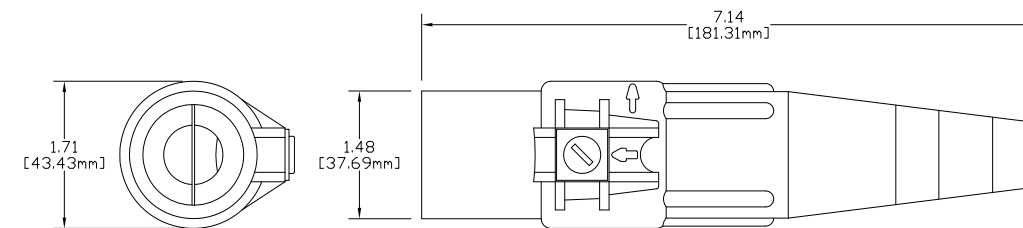

E1016 SERIES "J" SERIES TAPERED NOSE - 16 SERIES  
MALE CONNECTOR  
1/0 - 2/0 CABLE  
VULCANIZED

E1016 SERIES "J" SERIES MALE TAPERED NOSE - 16 SERIES  
MALE CONNECTOR  
#2 - 2/0 CABLE  
NON-VULCANIZED

EZ1016 SERIES "J" SERIES TAPERED NOSE - 16 SERIES  
MALE CONNECTOR  
#2 - 2/0 CABLE  
NON-VULCANIZED

E1016 SERIES "J" SERIES TAPERED NOSE - 16 SERIES  
MALE CONNECTOR  
3/0 - 4/0 CABLE  
VULCANIZED

E1016 SERIES "J" SERIES TAPERED NOSE - 16 SERIES  
MALE CONNECTOR  
2/0 - 4/0 CABLE  
NON-VULCANIZED

EZ1016 SERIES "J" SERIES TAPERED NOSE - 16 SERIES  
MALE CONNECTOR  
2/0 - 4/0 CABLE  
NON-VULCANIZED