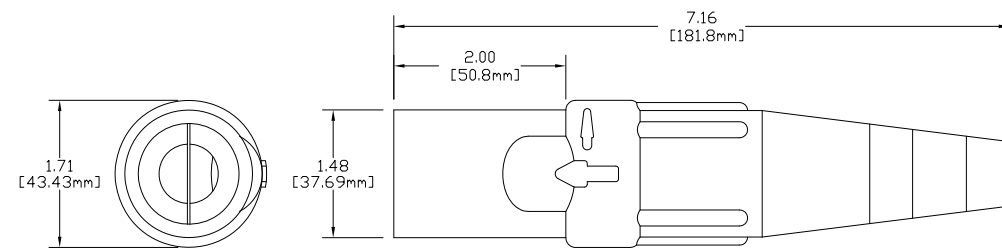

E1016 SERIES "J" SERIES TAPERED NOSE - 16 SERIES  
MALE CONNECTOR  
1/0 - 2/0 CABLE  
VULCANIZED

E1016 SERIES "J" SERIES MALE TAPERED NOSE - 16 SERIES  
MALE CONNECTOR  
#2 - 2/0 CABLE  
NON-VULCANIZED

EZ1016 SERIES "J" SERIES TAPERED NOSE - 16 SERIES  
MALE CONNECTOR  
#2 - 2/0 CABLE  
NON-VULCANIZED

E1016 SERIES "J" SERIES TAPERED NOSE - 16 SERIES  
MALE CONNECTOR  
3/0 - 4/0 CABLE  
VULCANIZED

E1016 SERIES "J" SERIES TAPERED NOSE - 16 SERIES  
MALE CONNECTOR  
2/0 - 4/0 CABLE  
NON-VULCANIZED

EZ1016 SERIES "J" SERIES TAPERED NOSE - 16 SERIES  
MALE CONNECTOR  
2/0 - 4/0 CABLE  
NON-VULCANIZED