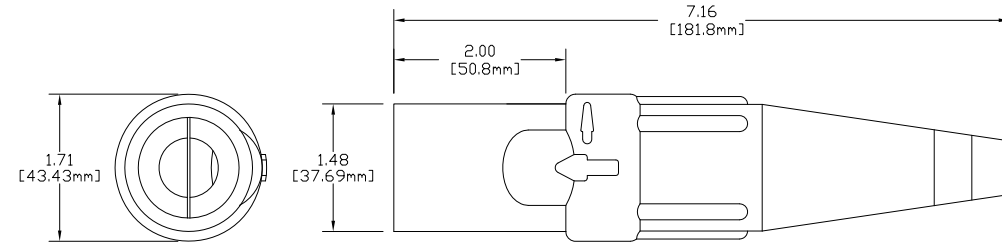

E1016 SERIES "J" SERIES TAPERED NOSE - 16 SERIES  
MALE CONNECTOR  
1/0 - 2/0 CABLE  
VULCANIZED

E1016 SERIES "J" SERIES MALE TAPERED NOSE - 16 SERIES  
MALE CONNECTOR  
#2 - 2/0 CABLE  
NON-VULCANIZED

EZ1016 SERIES "J" SERIES TAPERED NOSE - 16 SERIES  
MALE CONNECTOR  
#2 - 2/0 CABLE  
NON-VULCANIZED

E1016 SERIES "J" SERIES TAPERED NOSE - 16 SERIES  
MALE CONNECTOR  
3/0 - 4/0 CABLE  
VULCANIZED

E1016 SERIES "J" SERIES TAPERED NOSE - 16 SERIES  
MALE CONNECTOR  
2/0 - 4/0 CABLE  
NON-VULCANIZED

EZ1016 SERIES "J" SERIES TAPERED NOSE - 16 SERIES  
MALE CONNECTOR  
2/0 - 4/0 CABLE  
NON-VULCANIZED