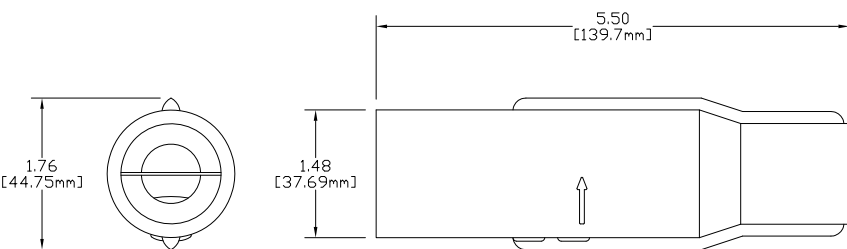

E1016 SERIES "J" SERIES TAPERED NOSE - 16 SERIES  
MALE CONNECTOR  
1/0 - 2/0 CABLE  
VULCANIZED

E1016 SERIES "J" SERIES MALE TAPERED NOSE - 16 SERIES  
MALE CONNECTOR  
#2 - 2/0 CABLE  
NON-VULCANIZED

EZ1016 SERIES "J" SERIES TAPERED NOSE - 16 SERIES  
MALE CONNECTOR  
#2 - 2/0 CABLE  
NON-VULCANIZED

E1016 SERIES "J" SERIES TAPERED NOSE - 16 SERIES  
MALE CONNECTOR  
3/0 - 4/0 CABLE  
VULCANIZED

E1016 SERIES "J" SERIES TAPERED NOSE - 16 SERIES  
MALE CONNECTOR  
2/0 - 4/0 CABLE  
NON-VULCANIZED

EZ1016 SERIES "J" SERIES TAPERED NOSE - 16 SERIES  
MALE CONNECTOR  
2/0 - 4/0 CABLE  
NON-VULCANIZED