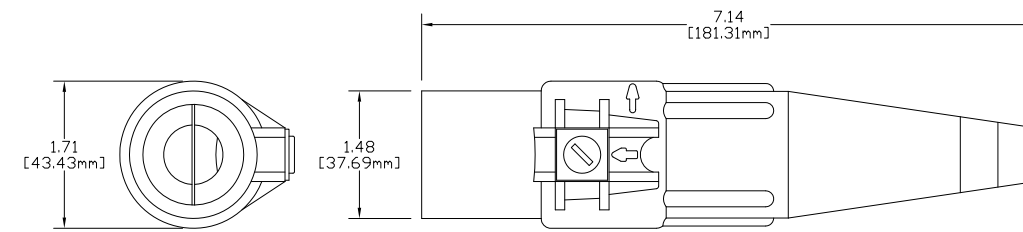

E1016 SERIES "J" SERIES TAPERED NOSE - 16 SERIES  
MALE CONNECTOR  
1/0 - 2/0 CABLE  
VULCANIZED

E1016 SERIES "J" SERIES MALE TAPERED NOSE - 16 SERIES  
MALE CONNECTOR  
#2 - 2/0 CABLE  
NON-VULCANIZED

EZ1016 SERIES "J" SERIES TAPERED NOSE - 16 SERIES  
MALE CONNECTOR  
#2 - 2/0 CABLE  
NON-VULCANIZED

E1016 SERIES "J" SERIES TAPERED NOSE - 16 SERIES  
MALE CONNECTOR  
3/0 - 4/0 CABLE  
VULCANIZED

E1016 SERIES "J" SERIES TAPERED NOSE - 16 SERIES  
MALE CONNECTOR  
2/0 - 4/0 CABLE  
NON-VULCANIZED

EZ1016 SERIES "J" SERIES TAPERED NOSE - 16 SERIES  
MALE CONNECTOR  
2/0 - 4/0 CABLE  
NON-VULCANIZED