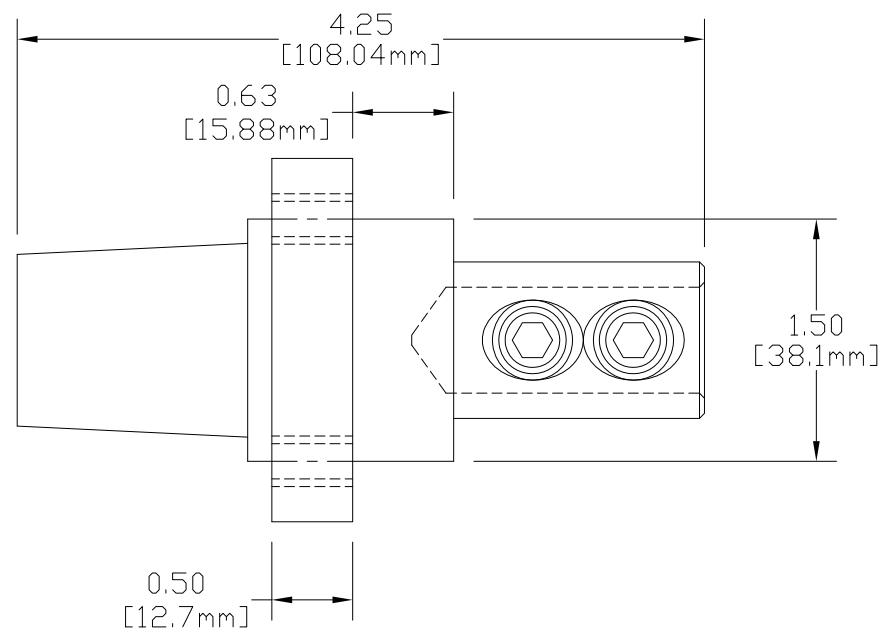

MOUNTING DIMENSIONS

E1016 SERIES "J" SERIES THREADED STUD PANEL MOUNTS - 16 SERIES
 FEMALE RECEPTACLE
 #2 - 4/0 CABLE

MOUNTING DIMENSIONS

E1016 SERIES "J" SERIES DOUBLE SET SCREW PANEL MOUNTS - 16 SERIES
 FEMALE RECEPTACLE
 #2 - 4/0 CABLE