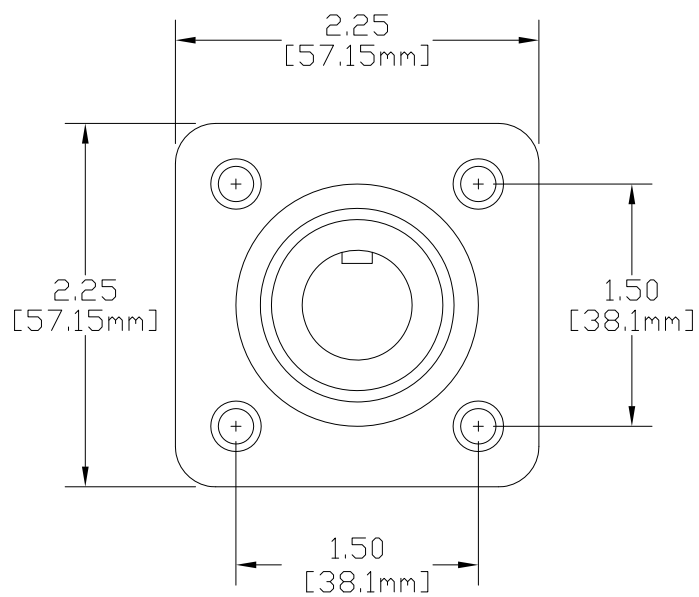

MOUNTING DIMENSIONS

E1016 SERIES "J" SERIES THREADED STUD PANEL MOUNTS - 16 SERIES
 FEMALE RECEPTACLE
 #2 - 4/0 CABLE

MOUNTING DIMENSIONS

E1016 SERIES "J" SERIES DOUBLE SET SCREW PANEL MOUNTS - 16 SERIES
 FEMALE RECEPTACLE
 #2 - 4/0 CABLE