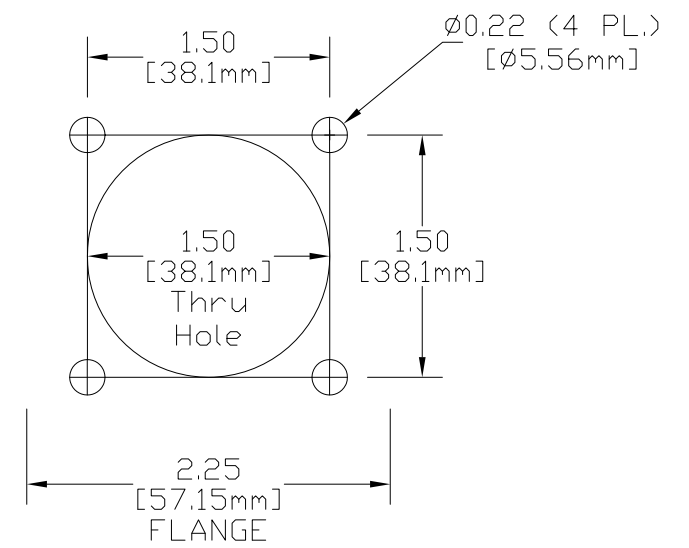

MOUNTING DIMENSIONS

E1016 SERIES "J" SERIES THREADED STUD PANEL MOUNTS - 16 SERIES
 FEMALE RECEPTACLE
 #2 - 4/0 CABLE

MOUNTING DIMENSIONS

E1016 SERIES "J" SERIES DOUBLE SET SCREW PANEL MOUNTS - 16 SERIES
 FEMALE RECEPTACLE
 #2 - 4/0 CABLE