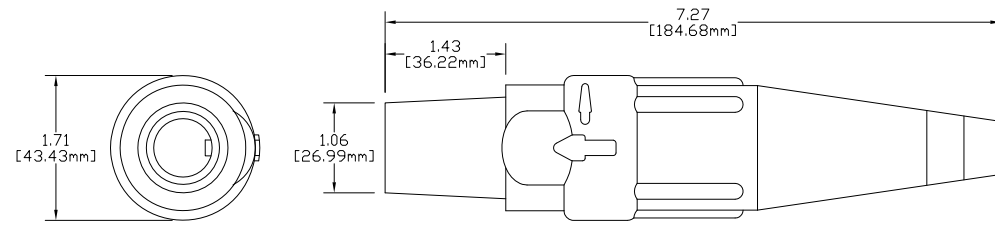

E1016 SERIES "J" SERIES TAPERED NOSE - 16 SERIES FEMALE CONNECTOR  
1/0 - 2/0 CABLE  
VULCANIZED

E1016 SERIES "J" SERIES TAPERED NOSE - 16 SERIES FEMALE CONNECTOR  
#2 - 2/0 CABLE  
NON-VULCANIZED

EZ1016 SERIES "J" SERIES TAPERED NOSE - 16 SERIES FEMALE CONNECTOR  
#2 - 2/0 CABLE  
NON-VULCANIZED

E1016 SERIES "J" SERIES TAPERED NOSE - 16 SERIES FEMALE CONNECTOR  
3/0 - 4/0 CABLE  
VULCANIZED

E1016 SERIES "J" SERIES TAPERED NOSE - 16 SERIES FEMALE CONNECTOR  
2/0 - 4/0 CABLE  
NON-VULCANIZED

EZ1016 SERIES "J" SERIES TAPERED NOSE - 16 SERIES FEMALE CONNECTOR  
2/0 - 4/0 CABLE  
NON VULCANIZED