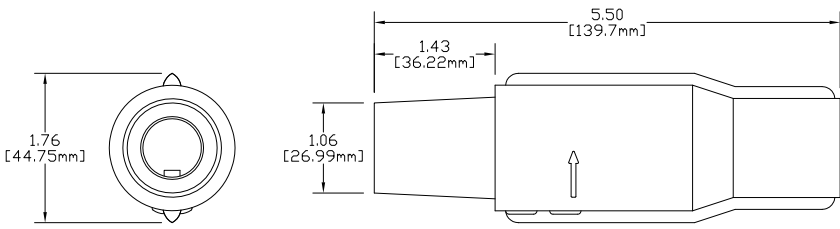

E1016 SERIES "J" SERIES TAPERED NOSE - 16 SERIES FEMALE CONNECTOR  
1/0 - 2/0 CABLE  
VULCANIZED

E1016 SERIES "J" SERIES TAPERED NOSE - 16 SERIES FEMALE CONNECTOR  
#2 - 2/0 CABLE  
NON-VULCANIZED

EZ1016 SERIES "J" SERIES TAPERED NOSE - 16 SERIES FEMALE CONNECTOR  
#2 - 2/0 CABLE  
NON-VULCANIZED

E1016 SERIES "J" SERIES TAPERED NOSE - 16 SERIES FEMALE CONNECTOR  
3/0 - 4/0 CABLE  
VULCANIZED

E1016 SERIES "J" SERIES TAPERED NOSE - 16 SERIES FEMALE CONNECTOR  
2/0 - 4/0 CABLE  
NON-VULCANIZED

EZ1016 SERIES "J" SERIES TAPERED NOSE - 16 SERIES FEMALE CONNECTOR  
2/0 - 4/0 CABLE  
NON VULCANIZED