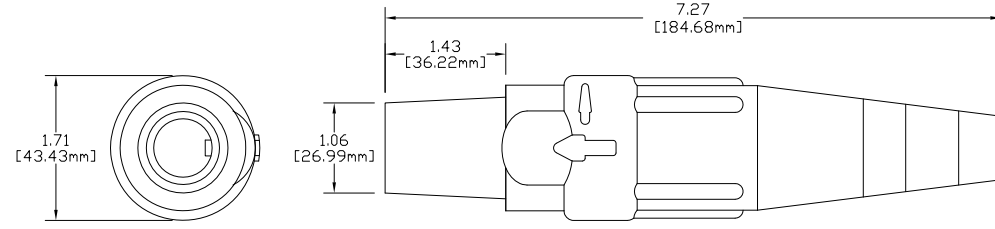

E1016 SERIES "J" SERIES TAPERED NOSE - 16 SERIES FEMALE CONNECTOR  
1/0 - 2/0 CABLE  
VULCANIZED

E1016 SERIES "J" SERIES TAPERED NOSE - 16 SERIES FEMALE CONNECTOR  
#2 - 2/0 CABLE  
NON-VULCANIZED

EZ1016 SERIES "J" SERIES TAPERED NOSE - 16 SERIES FEMALE CONNECTOR  
#2 - 2/0 CABLE  
NON-VULCANIZED

E1016 SERIES "J" SERIES TAPERED NOSE - 16 SERIES FEMALE CONNECTOR  
3/0 - 4/0 CABLE  
VULCANIZED

E1016 SERIES "J" SERIES TAPERED NOSE - 16 SERIES FEMALE CONNECTOR  
2/0 - 4/0 CABLE  
NON-VULCANIZED

EZ1016 SERIES "J" SERIES TAPERED NOSE - 16 SERIES FEMALE CONNECTOR  
2/0 - 4/0 CABLE  
NON VULCANIZED