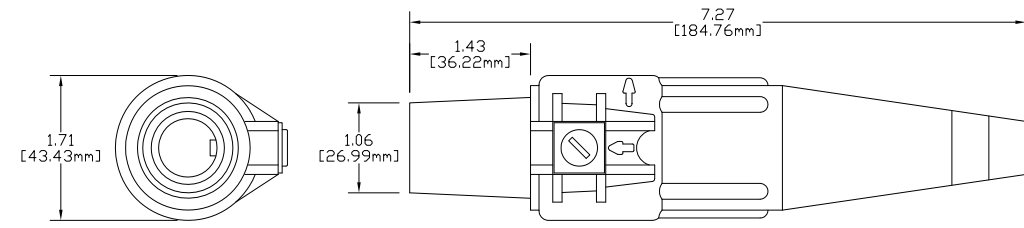

E1016 SERIES "J" SERIES TAPERED NOSE - 16 SERIES FEMALE CONNECTOR  
1/0 - 2/0 CABLE  
VULCANIZED

E1016 SERIES "J" SERIES TAPERED NOSE - 16 SERIES FEMALE CONNECTOR  
#2 - 2/0 CABLE  
NON-VULCANIZED

EZ1016 SERIES "J" SERIES TAPERED NOSE - 16 SERIES FEMALE CONNECTOR  
#2 - 2/0 CABLE  
NON-VULCANIZED

E1016 SERIES "J" SERIES TAPERED NOSE - 16 SERIES FEMALE CONNECTOR  
3/0 - 4/0 CABLE  
VULCANIZED

E1016 SERIES "J" SERIES TAPERED NOSE - 16 SERIES FEMALE CONNECTOR  
2/0 - 4/0 CABLE  
NON-VULCANIZED

EZ1016 SERIES "J" SERIES TAPERED NOSE - 16 SERIES FEMALE CONNECTOR  
2/0 - 4/0 CABLE  
NON VULCANIZED