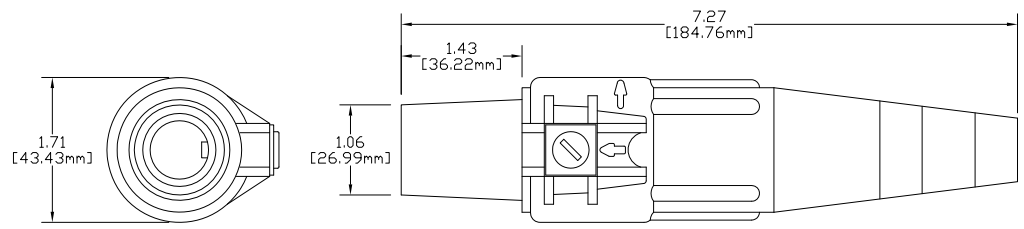

E1016 SERIES "J" SERIES TAPERED NOSE - 16 SERIES FEMALE CONNECTOR  
1/0 - 2/0 CABLE  
VULCANIZED

E1016 SERIES "J" SERIES TAPERED NOSE - 16 SERIES FEMALE CONNECTOR  
#2 - 2/0 CABLE  
NON-VULCANIZED

EZ1016 SERIES "J" SERIES TAPERED NOSE - 16 SERIES FEMALE CONNECTOR  
#2 - 2/0 CABLE  
NON-VULCANIZED

E1016 SERIES "J" SERIES TAPERED NOSE - 16 SERIES FEMALE CONNECTOR  
3/0 - 4/0 CABLE  
VULCANIZED

E1016 SERIES "J" SERIES TAPERED NOSE - 16 SERIES FEMALE CONNECTOR  
2/0 - 4/0 CABLE  
NON-VULCANIZED

EZ1016 SERIES "J" SERIES TAPERED NOSE - 16 SERIES FEMALE CONNECTOR  
2/0 - 4/0 CABLE  
NON VULCANIZED